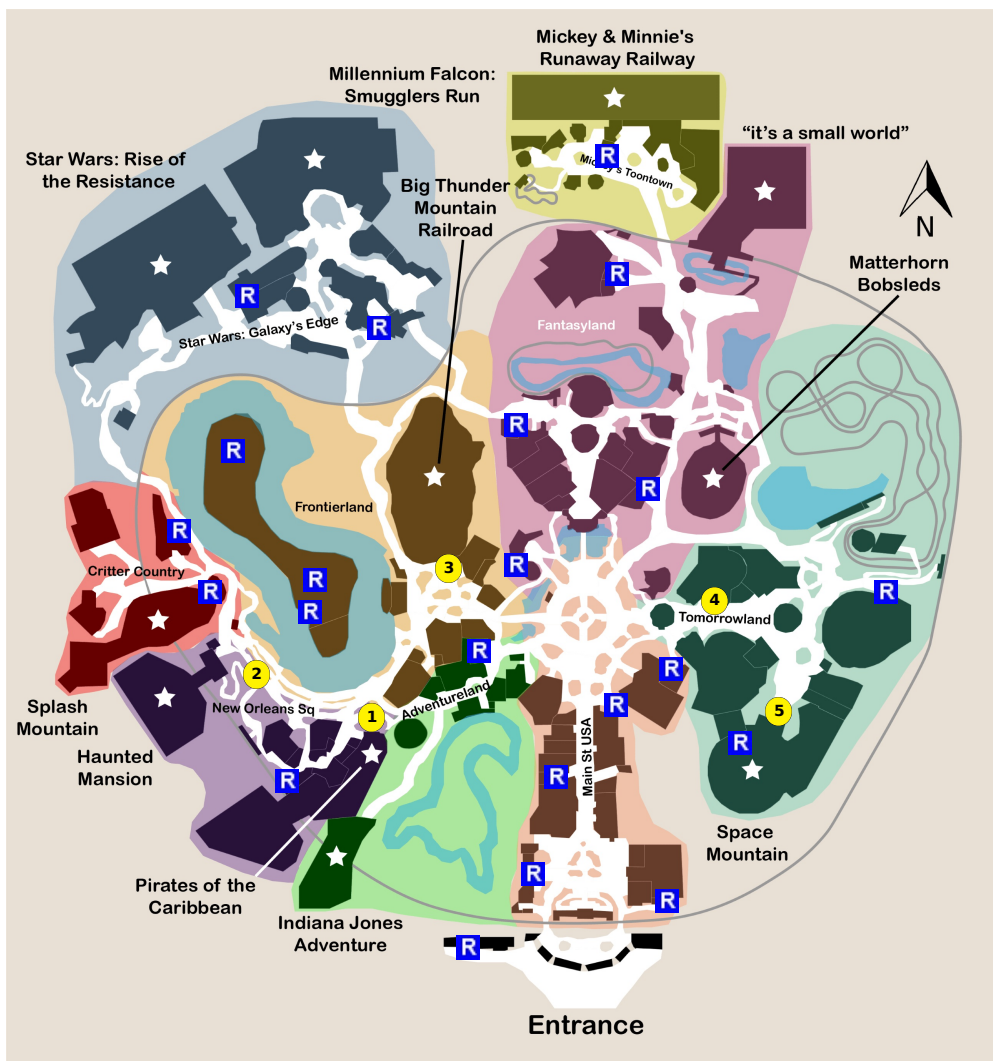

To plan your own vacation with tools like:

- Expert-created computer-optimized **premium plans** to save up to 4 hours in line per day
 - **Crowd Calendar** to pick which days to visit which parks
 - **Ticket Calculator** to find the cheapest authentic tickets for Walt Disney World
 - **Hotel Room Views** so you can choose the best room on WDW property for your money

and lots more, subscribe at <https://touringplans.com/join>.

PARK
Disneyland
Park

Starts at Main
Entrance

**A Premium Touring Plan from
TouringPlans.com**
Viewed on May 19, 2024

PLAN SUMMARY

Inspired by the classic Disneyland promotion from the late 1950s, this plan is intended for couples on a date that will be arriving after work. The plan includes dinner, fireworks, and a small mix of classic and current attractions.

Your Plan Steps

STEP

1) Pirates of the Caribbean

2) Haunted Mansion

3) Big Thunder Mountain Railroad

4) Buzz Lightyear Astro Blasters

5) Space Mountain

6) Tiana's Palace

7) Watch Disneyland's fireworks spectacular

** Staying inside the park