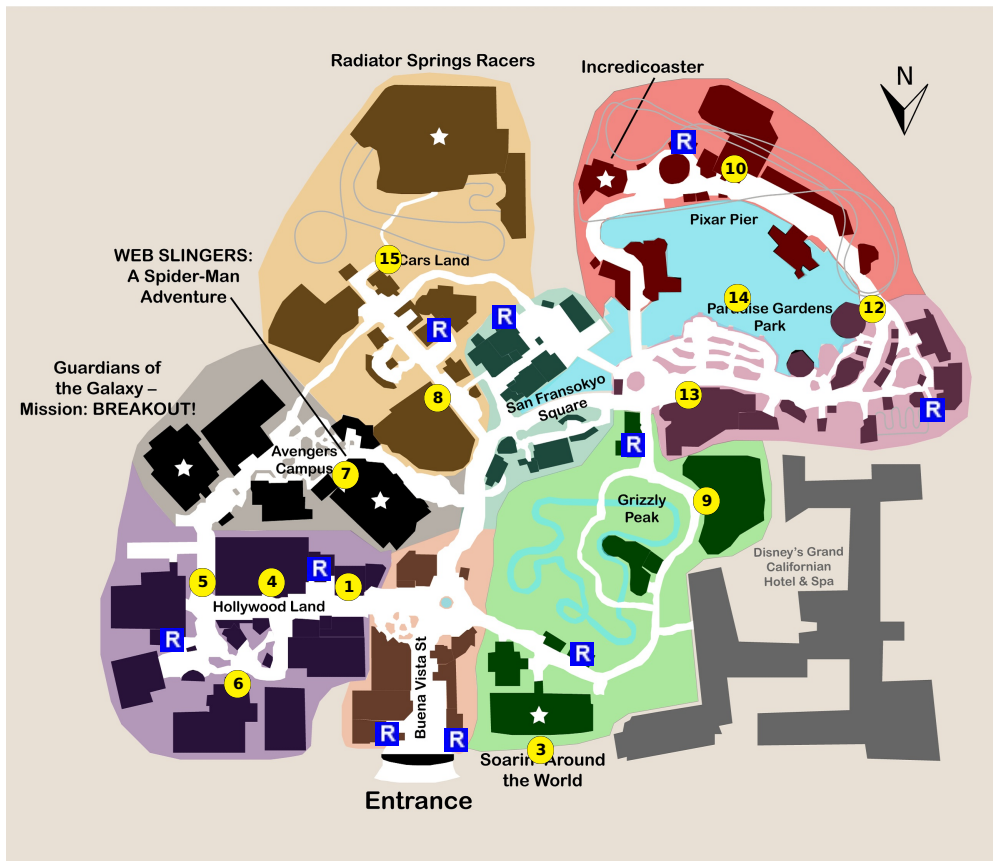

and lots more, subscribe at <https://touringplans.com/join>.

PARK
Disney California
Adventure Park

Starts at Main
Entrance

**A Premium Touring Plan from
TouringPlans.com**
Viewed on May 22, 2024

PLAN SUMMARY

This touring plan is for parents with children 40" tall and smaller that plan to arrive around 11 AM. If the plan calls for you to experience an attraction that does not interest you, simply skip it and proceed with the plan. If you have kids who aren't eligible to ride, try switching off. this touring plan includes most of the amusement park rides on Paradise Gardens Park and Pixar Pier. If you're short on time or wish to allocate more of the day to DCA's theatrical attractions, forgo a few of the slow-loading rides.

Your Plan Steps

STEP

1) Disney Junior Dance Party!

Showtimes: 11:15am, 12:15pm, 2:00pm, 3:00pm, 4:00pm

2) Rest

**** Staying inside the park**

Notes: Eat lunch. Obtain a World of Color virtual queue spot in the official Disneyland app at 12:00 PM.

3) Soarin' Around the World

4) Turtle Talk with Crush

Showtimes: 8:30am, 9:30am, 10:30am, 11:30am, 12:30pm, 1:30pm, 2:30pm, 3:30pm, 4:30pm, 5:30pm, 6:30pm, 7:30pm, 8:30pm, 9:30pm

5) Animation Academy

Showtimes: 9:00am, 9:30am, 10:00am, 10:30am, 11:00am, 11:30am, 12:00pm, 12:30pm, 1:00pm, 1:30pm, 2:00pm, 2:30pm, 3:00pm, 3:30pm, 4:00pm, 4:30pm, 5:00pm, 5:30pm, 6:00pm, 6:30pm, 7:00pm, 7:30pm, 8:00pm, 8:30pm, 9:00pm, 9:30pm