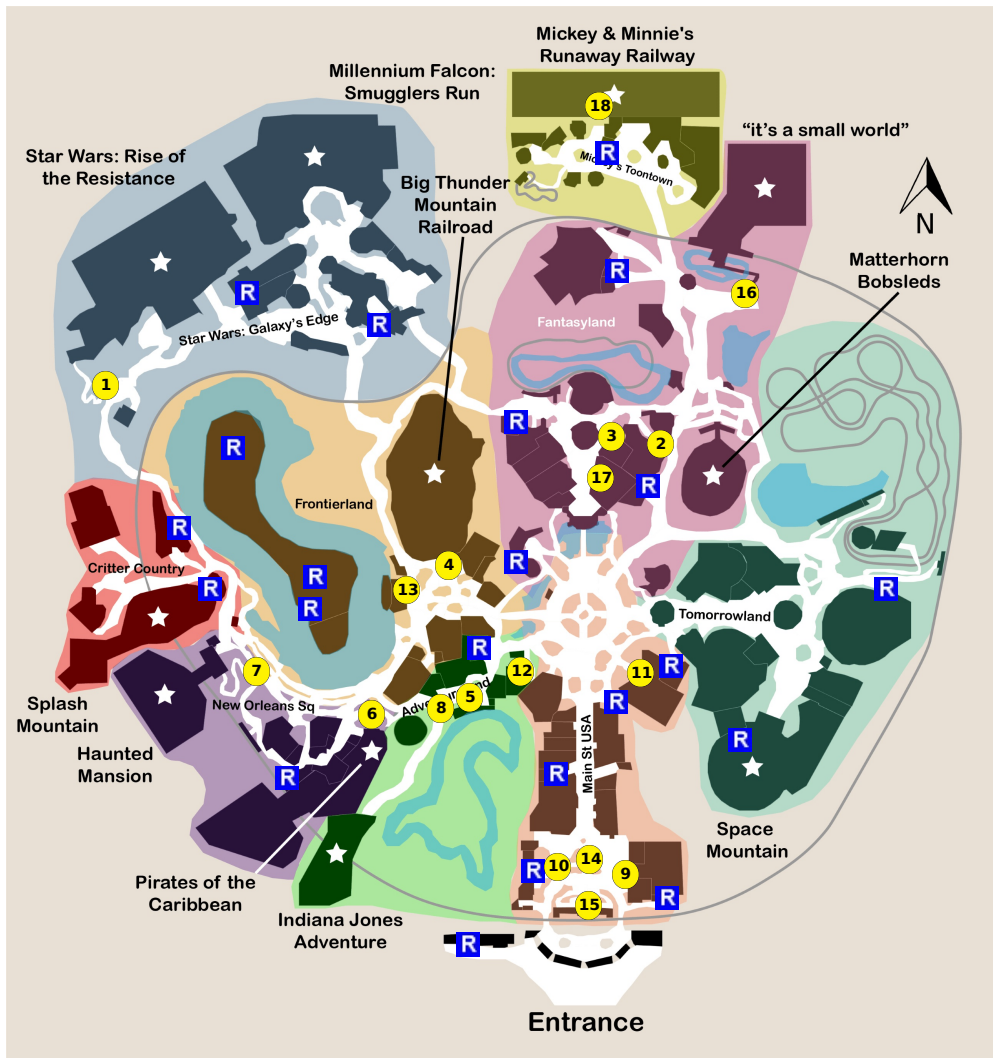

and lots more, subscribe at <https://touringplans.com/join>.

PARK
Disneyland
Park

Starts at Main
Entrance

**A Premium Touring Plan from
TouringPlans.com**
Viewed on May 19, 2024

PLAN SUMMARY

A one-day, comprehensive touring plan of the Disneyland that includes the most popular attractions as determined by seniors in the TouringPlans.com surveys.

PLAN SUMMARY

Each attraction in the touring plan carries an Unofficial Guide rating of at least four stars (out of five). The emphasis is on shows and live performances, rather than thrill rides. Walking and backtracking is kept to a minimum.

Your Plan Steps

STEP

1) Star Wars: Rise of the Resistance

2) Alice in Wonderland

3) Mr. Toad's Wild Ride

4) Big Thunder Mountain Railroad

5) Jungle Cruise

6) Pirates of the Caribbean

15) Disneyland Railroad Main Street Station

Notes: *Ride the Disneyland Railroad from the Main Street Station, or any station you're closest to.*

16) "it's a small world"

17) Peter Pan's Flight

18) Mickey & Minnie's Runaway Railway