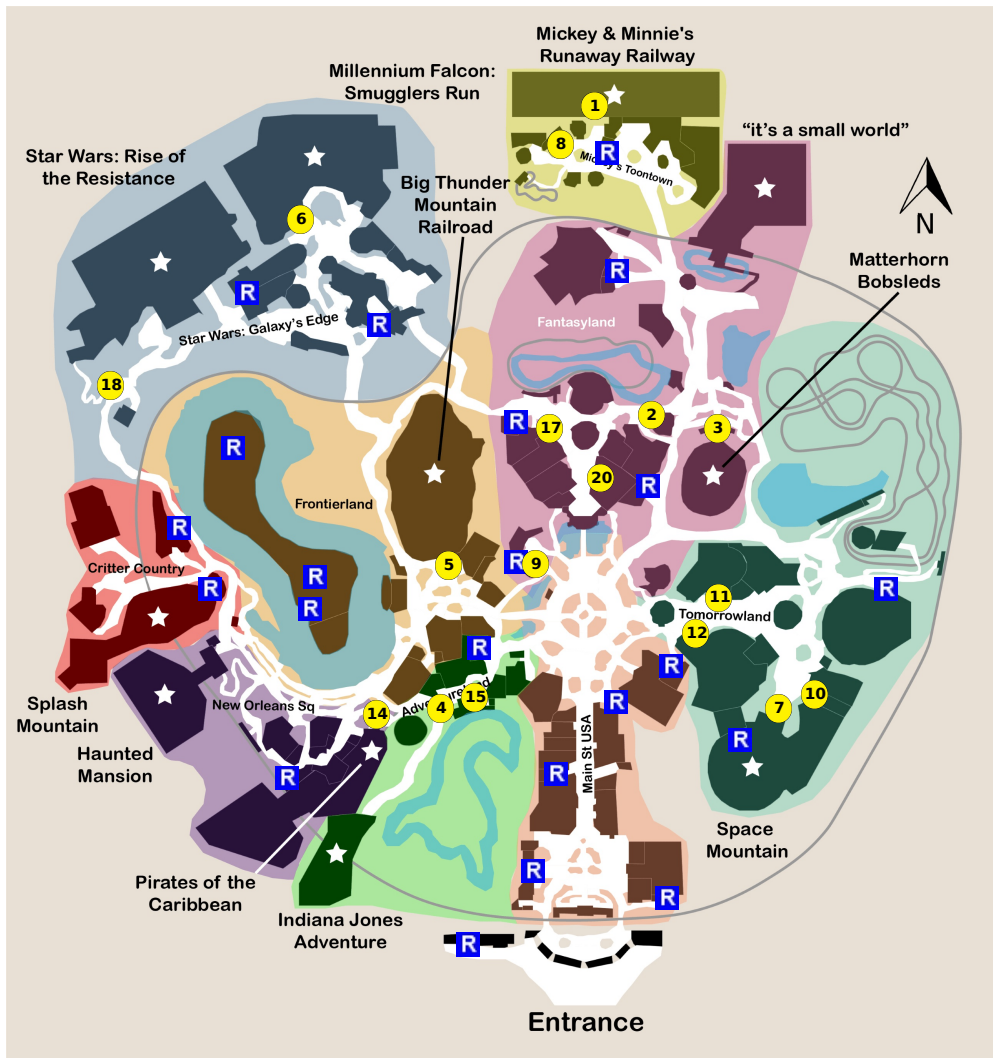

and lots more, subscribe at <https://touringplans.com/join>.

PARK
Disneyland
Park

Starts at Main
Entrance

**A Premium Touring Plan from
TouringPlans.com**
Viewed on May 16, 2024

PLAN SUMMARY

A one-day plan for parents with children ages 8 to 12. It includes every popular attraction with this age group, and sets aside ample time for lunch and dinner.

Your Plan Steps

STEP

1) Mickey & Minnie's Runaway Railway

2) Mad Tea Party

3) Matterhorn Bobsleds

4) Indiana Jones Adventure

5) Big Thunder Mountain Railroad

6) Millennium Falcon: Smugglers Run

13) "Magic Happens" Parade

Showtimes:

Notes: Watch the Magic Happens parade. If Magic Happens isn't running, watch any other seasonal parade or show of your choice.

14) Pirates of the Caribbean

15) Jungle Cruise

16) Adventureland Treehouse inspired by Walt Disney's Swiss Family Robinson

17) Red Rose Taverne

18) Star Wars: Rise of the Resistance

Notes: Ride Star Wars: Rise of the Resistance before it closes at 9:00 PM (check with cast members in case it closes early during your visit).