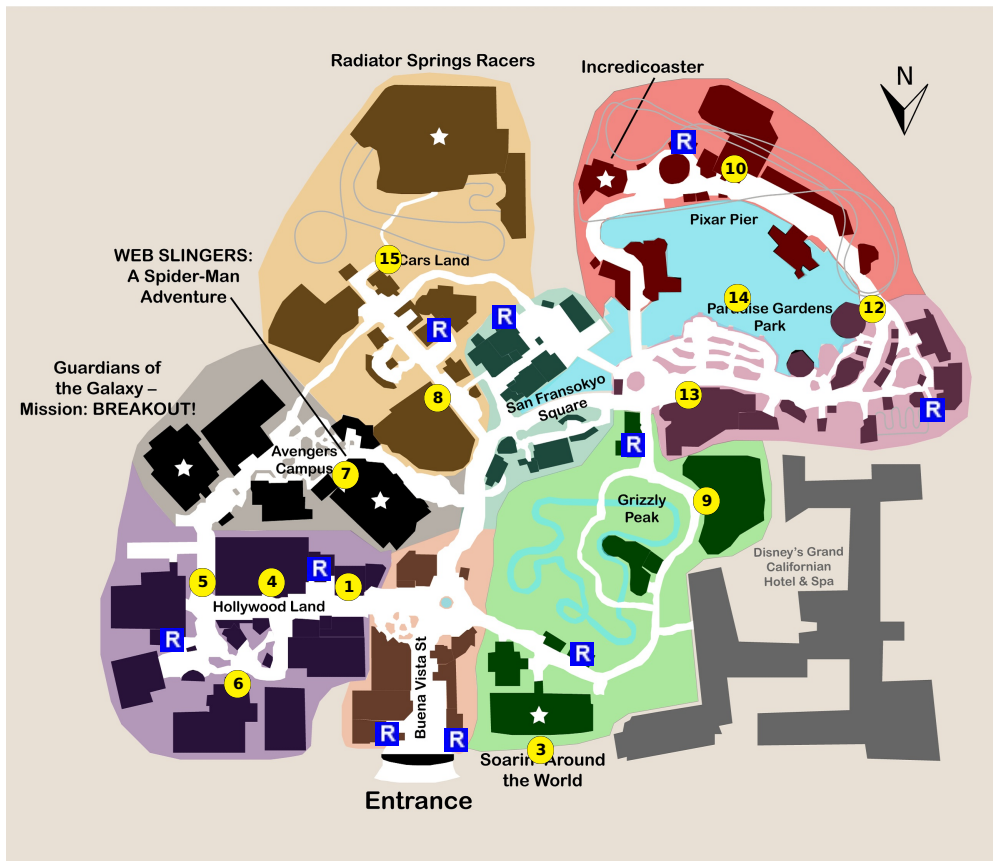

and lots more, subscribe at <https://touringplans.com/join>.

PARK
Disney California
Adventure Park

Starts at Main
Entrance

**A Premium Touring Plan from
TouringPlans.com**
Viewed on May 18, 2024

PLAN SUMMARY

This touring plan is for parents with children 40" tall and smaller that plan to arrive around 11 AM. If the plan calls for you to experience an attraction that does not interest you, simply skip it and proceed with the plan. If you have kids who aren't eligible to ride, try switching off. this touring plan includes most of the amusement park rides on Paradise Gardens Park and Pixar Pier. If you're short on time or wish to allocate more of the day to DCA's theatrical attractions, forgo a few of the slow-loading rides.

Your Plan Steps

STEP

1) Disney Junior Dance Party!

Showtimes: 11:15am, 12:15pm, 2:00pm, 3:00pm, 4:00pm

2) Rest

**** Staying inside the park**

Notes: Eat lunch. Obtain a World of Color virtual queue spot in the official Disneyland app at 12:00 PM.

3) Soarin' Around the World

4) Turtle Talk with Crush

Showtimes: 8:30am, 9:30am, 10:30am, 11:30am, 12:30pm, 1:30pm, 2:30pm, 3:30pm, 4:30pm, 5:30pm, 6:30pm, 7:30pm, 8:30pm, 9:30pm

5) Animation Academy

Showtimes: 9:00am, 9:30am, 10:00am, 10:30am, 11:00am, 11:30am, 12:00pm, 12:30pm, 1:00pm, 1:30pm, 2:00pm, 2:30pm, 3:00pm, 3:30pm, 4:00pm, 4:30pm, 5:00pm, 5:30pm, 6:00pm, 6:30pm, 7:00pm, 7:30pm, 8:00pm, 8:30pm, 9:00pm, 9:30pm