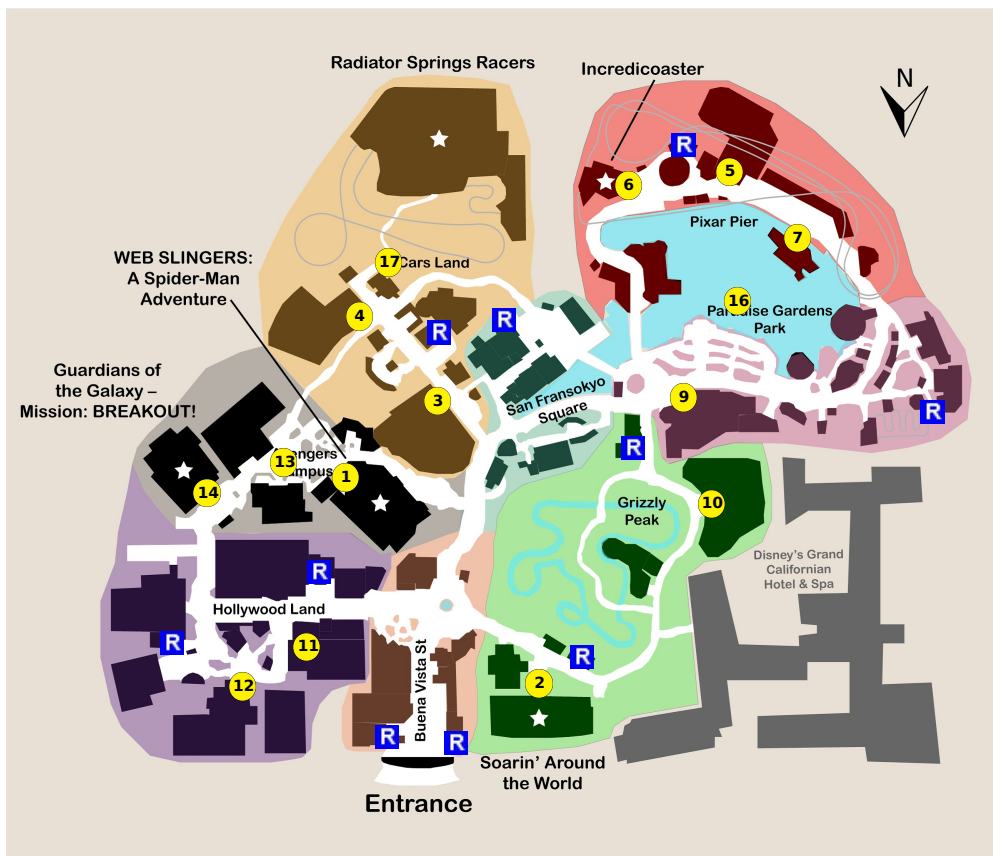

and lots more, subscribe at <https://touringplans.com/join>.

PARK
Disney California
Adventure Park

Starts at Main
Entrance

A Premium Touring Plan from
TouringPlans.com
Viewed on May 18, 2024

PLAN SUMMARY

This plan is designed for families that include adults, teens, small children, and seniors. It includes the best family attractions in Disney California Adventure like Soarin' Around the World, Radiator Springs Racers and more.

Your Plan Steps

STEP

1) WEB SLINGERS: A Spider-Man Adventure

2) Soarin' Around the World

3) Mater's Junkyard Jamboree

4) Luigi's Rollickin' Roadsters

5) Toy Story Midway Mania!

6) Incredicoaster

7) Pixar Pal-A-Round - Non Swinging

8) Eat lunch

**** Staying inside the park**

9) The Little Mermaid ~ Ariel's Undersea Adventure

10) Redwood Creek Challenge Trail

11) Mickey's PhilharMagic

12) Monsters, Inc. Mike & Sulley to the Rescue!

13) The Amazing Spider-Man!

Showtimes: 2:20pm, 2:50pm, 3:30pm, 4:10pm

14) Guardians of the Galaxy - Mission: BREAKOUT!

15) Eat dinner

**** Staying inside the park**

16) World of Color

Showtimes: 8:30pm, 9:45pm