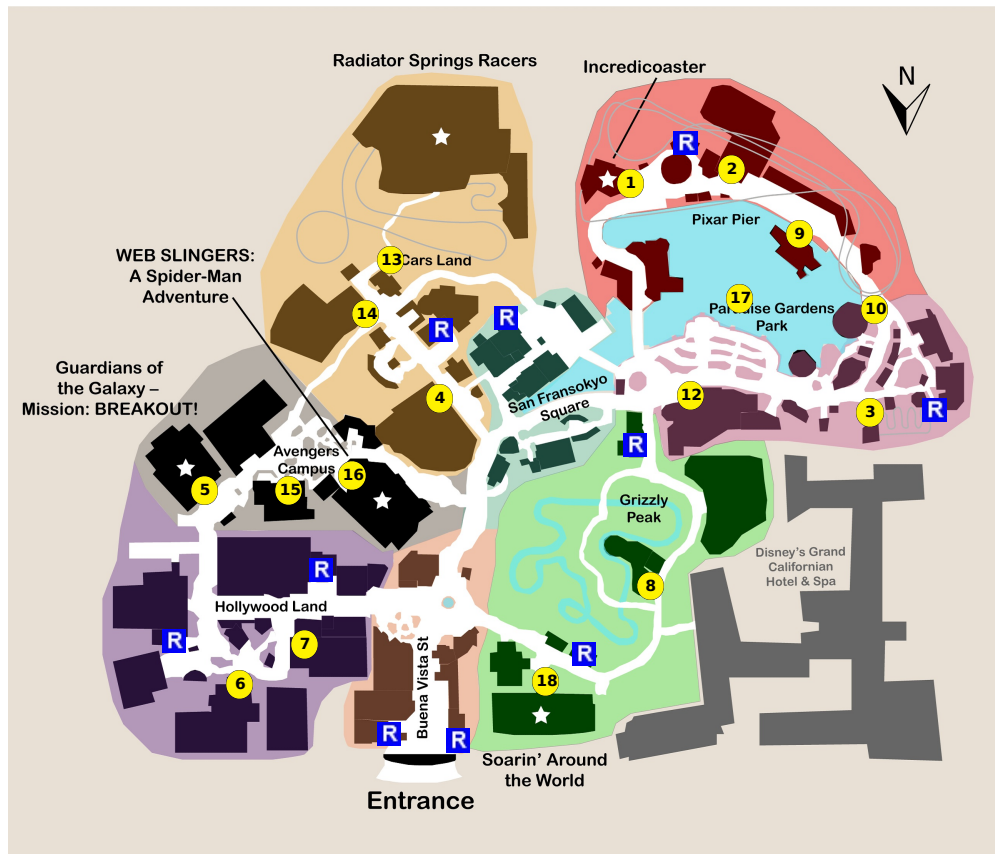

and lots more, subscribe at <https://touringplans.com/join>.

PARK
Disney California
Adventure Park

Starts at Main
Entrance

A Premium Touring Plan from
TouringPlans.com
Viewed on May 18, 2024

PLAN SUMMARY

This touring plan assumes a willingness to experience all rides. If the plan calls for you to experience an attraction that does not interest you, simply skip it and proceed with the plan. Height and age requirements apply to many attractions. If you have kids who aren't eligible to ride, try switching off.

Your Plan Steps

STEP

1) Incredicoaster

2) Toy Story Midway Mania!

3) Goofy's Sky School

4) Mater's Junkyard Jamboree

5) Guardians of the Galaxy - Mission: BREAKOUT!

6) Monsters, Inc. Mike & Sulley to the Rescue!

7) Mickey's PhilharMagic

8) Grizzly River Run

9) Pixar Pal-A-Round - Swinging

10) Silly Symphony Swings - Single

11) Rest

**** Staying inside the park**

Notes: *Eat lunch. You should be near Boardwalk Pizza & Pasta, Paradise Garden Grill, or Corndog Castle.*

12) The Little Mermaid ~ Ariel's Undersea Adventure

13) Radiator Springs Racers

Notes: *This part of the plan leaves ample time to wait in line for Radiator Springs Racers. If you don't feel like waiting, consider using the single rider line to save time.*