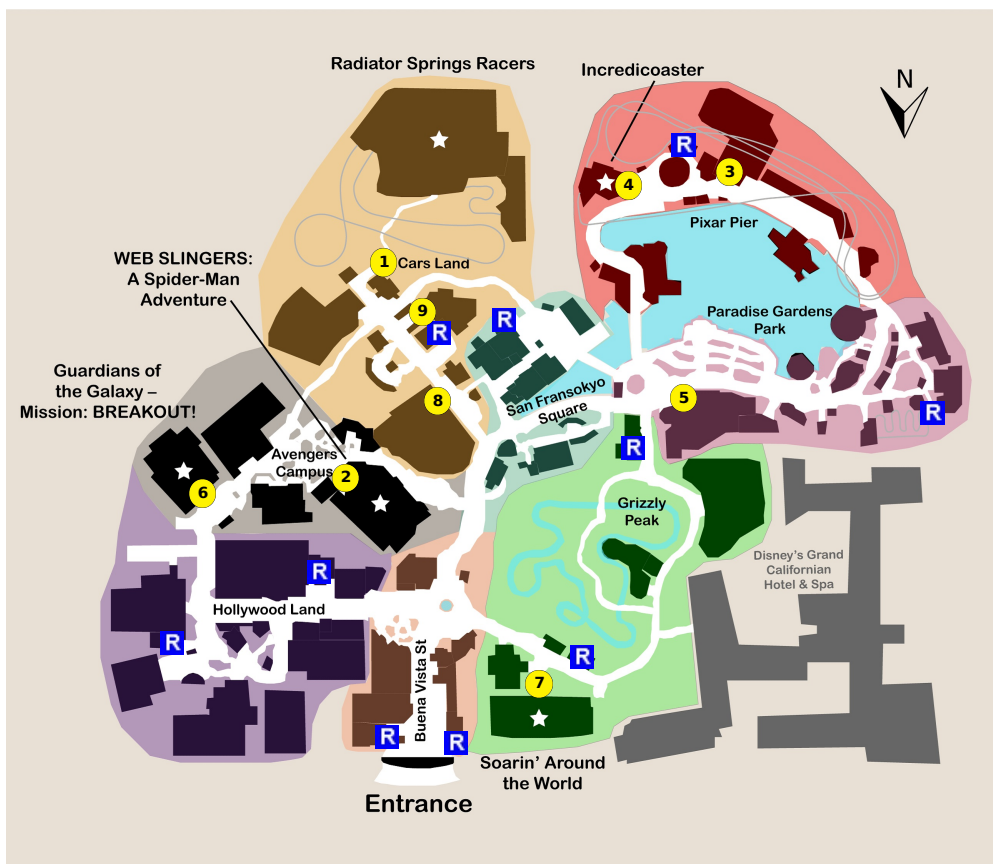

and lots more, subscribe at <https://touringplans.com/join>.

**PARK**  
Disney California  
Adventure Park

Starts at Main  
Entrance

**A Premium Touring Plan from  
TouringPlans.com**  
*Viewed on May 18, 2024*

### **PLAN SUMMARY**

This plan is for groups who wish to visit both Disneyland and Disney California Adventure in one day. Most of the major/must see attractions are included for each park. The plan starts you off in DCA with Radiator Springs Racers, switching over to Disneyland in the afternoon, and finishing the night with Disneylands fireworks spectacular. Currently Disneyland Resort requires visitors to wait until 11:00 AM to park hop. On busier days some attractions, especially headliners, may need to be skipped. Warning: The one-day, two-parks plan is intense and requires a lot of walking.

### **PLAN SUMMARY**

This is Part 1 of a 1-day plan. See Part 2 at Disneyland.

7) Soarin' Around the World

8) Mater's Junkyard Jamboree

9) Flo's V8 Cafe

*Notes: Eat lunch at Flo's V8 Cafe in Cars Land.*

10) Park hop to Disneyland

**\*\* Leaving the park**

*Notes: Leave DCA and park hop to Disneyland.*