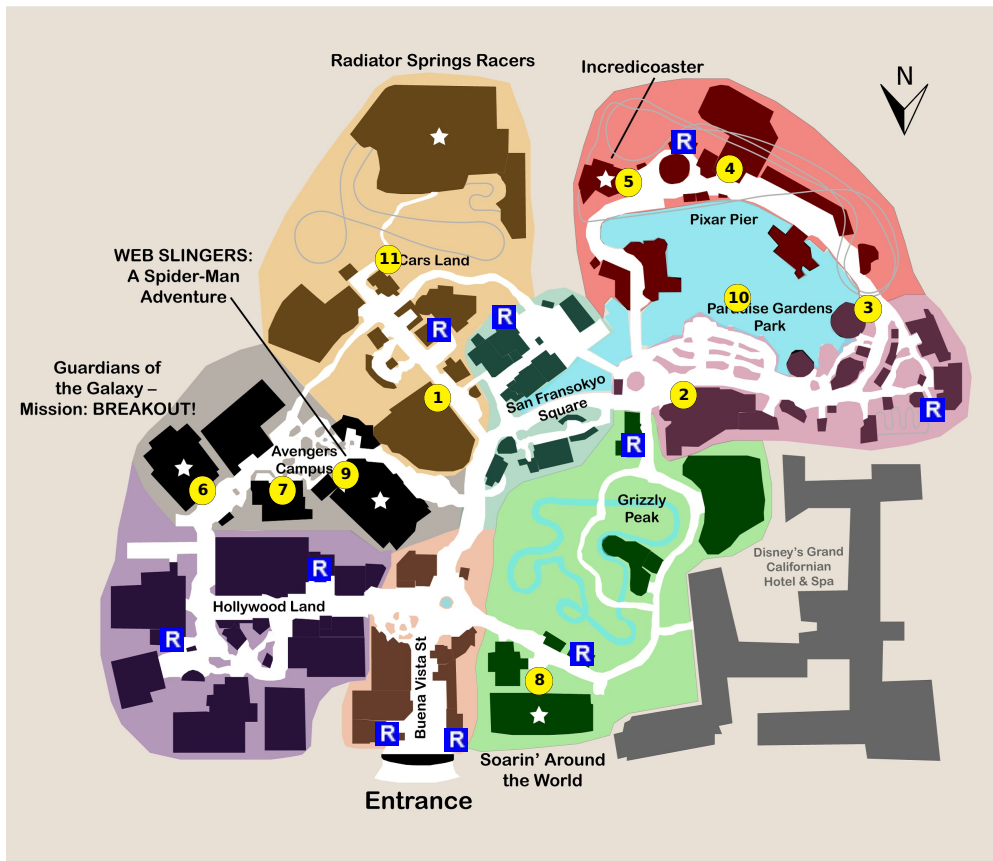

and lots more, subscribe at <https://touringplans.com/join>.

**PARK**  
Disney California  
Adventure Park

Starts at Main  
Entrance

A Premium Touring Plan from  
**TouringPlans.com**  
*Viewed on May 19, 2024*

### PLAN SUMMARY

This plan is for groups who wish to visit both Disneyland and Disney California Adventure in one day. Most of the major/must see attractions are included for each park. The plan starts you off in Disneyland with Space Mountain and Matterhorn. Arriving to the park early to rope drop is critical to completing this plan. The plan hops over to DCA after lunch. Warning: The one-day, two-parks plan is intense and requires a lot of walking. On busier days some attractions, especially headliners, may need to be skipped. Warning: The one-day, two-parks plan is intense and requires a lot of walking. Use the Disneyland app to obtain a virtual queue spot for World of Color at 12:00 pm sharp.

### PLAN SUMMARY

This is Part 2 of a 1-day plan. See Part 1 at Disneyland.

### STEP

1) Mater's Junkyard Jamboree

2) The Little Mermaid ~ Ariel's Undersea Adventure

3) Silly Symphony Swings - Single

4) Toy Story Midway Mania!

5) Incredicoaster

*Notes: Use the single rider line if the wait for Incredicoaster is too long.*