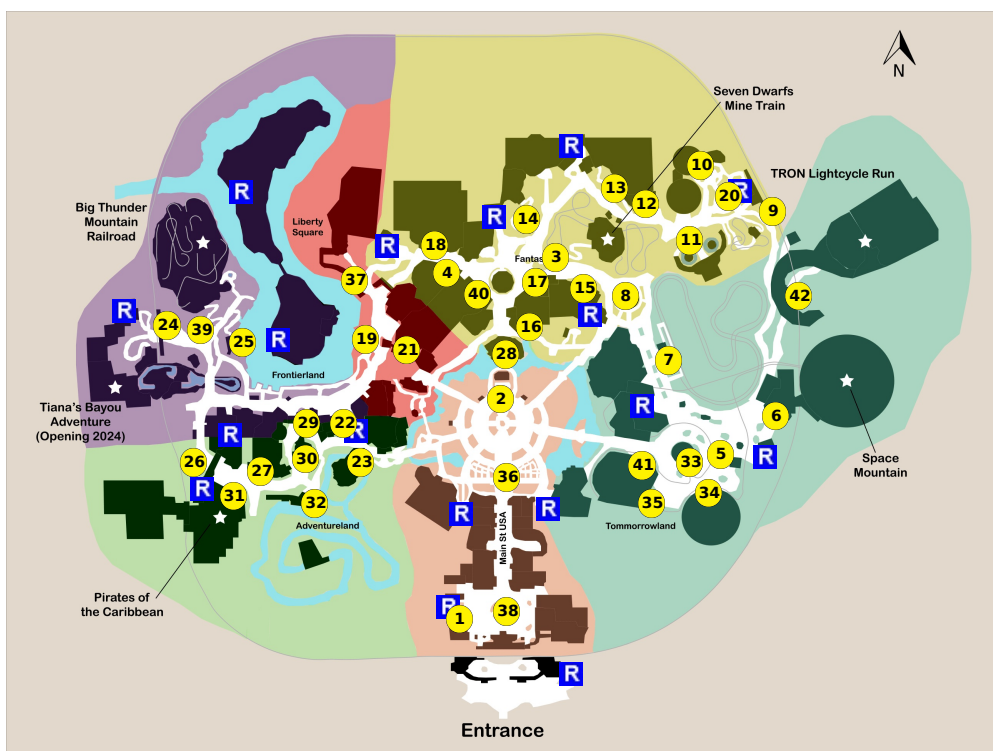

and lots more, subscribe at <https://touringplans.com/join>.

PARK
Magic Kingdom

A Premium Touring Plan from TouringPlans.com
Viewed on May 19, 2024

PLAN SUMMARY

Experience all attractions in Magic Kingdom in a single day. Obtain times for all shows so that you can fit them into your tour. This touring plan includes all current core attractions. To be included in the Ultimate Touring Plan Hall of Fame, send your name(s), tour date, and a cell phone number to ultimate@touringplans.com prior to your tour.

PLAN SUMMARY

Magic Kingdom has many attractions, and this tour may be impossible to complete on a day with short hours. **THIS PLAN WILL NOT OPTIMIZE WELL.** It includes some unusual attractions, and you will need to move faster than our software supports in order to complete the tour. As time allows, you may fit bonus attractions into your tour. **WE DO NOT RECOMMEND THAT YOU COPY AN ULTIMATE TOURING PLAN AND TRY TO ALTER IT TO MAKE A FUN DAY FOR YOUR FAMILY.**

18) "it's a small world"

19) Liberty Square Riverboat

20) Casey Jr. Splash 'N' Soak Station

21) The Hall of Presidents

22) Country Bear Jamboree

23) Swiss Family Treehouse

24) Walt Disney World Railroad - Frontierland

25) Tom Sawyer Island

26) A Pirate's Adventure ~ Treasures of the Seven Seas

27) Walt Disney's Enchanted Tiki Room

28) Cinderella Castle

| |
|--|
| 29) Frontierland Shootin' Arcade |
| 30) The Magic Carpets of Aladdin |
| 31) Pirates of the Caribbean |
| 32) Jungle Cruise |
| 33) Tomorrowland Transit Authority PeopleMover |
| 34) Walt Disney's Carousel of Progress |
| 35) Buzz Lightyear's Space Ranger Spin |
| 36) Disney Festival of Fantasy Parade Showtime: 3:00pm |
| 37) The Haunted Mansion |
| 38) Flag Retreat Showtime: 5:00pm |
| 39) Big Thunder Mountain Railroad |
| 40) Mickey's PhilharMagic |
| 41) Monsters, Inc. Laugh Floor |
| 42) TRON Lightcycle / Run |