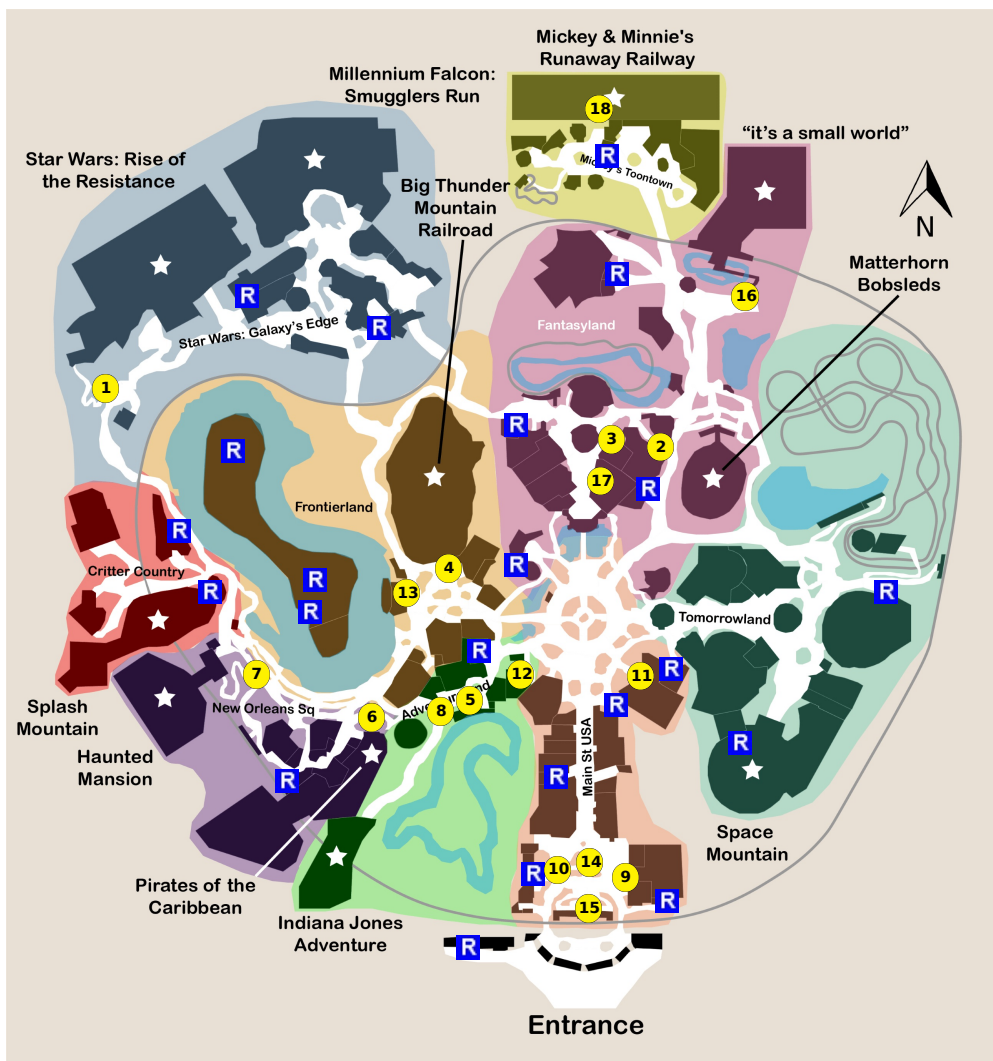

and lots more, subscribe at <https://touringplans.com/join>.

PARK
Disneyland
Park

Starts at Main
Entrance

**A Premium Touring Plan from
TouringPlans.com**
Viewed on May 20, 2024

PLAN SUMMARY

A one-day, comprehensive touring plan of the Disneyland that includes the most popular attractions as determined by seniors in the TouringPlans.com surveys.

PLAN SUMMARY

Each attraction in the touring plan carries an Unofficial Guide rating of at least four stars (out of five). The emphasis is on shows and live performances, rather than thrill rides. Walking and backtracking is kept to a minimum.

Your Plan Steps

STEP

1) Star Wars: Rise of the Resistance

2) Alice in Wonderland

3) Mr. Toad's Wild Ride

4) Big Thunder Mountain Railroad

5) Jungle Cruise

6) Pirates of the Caribbean

15) Disneyland Railroad Main Street Station

Notes: *Ride the Disneyland Railroad from the Main Street Station, or any station you're closest to.*

16) "it's a small world"

17) Peter Pan's Flight

18) Mickey & Minnie's Runaway Railway