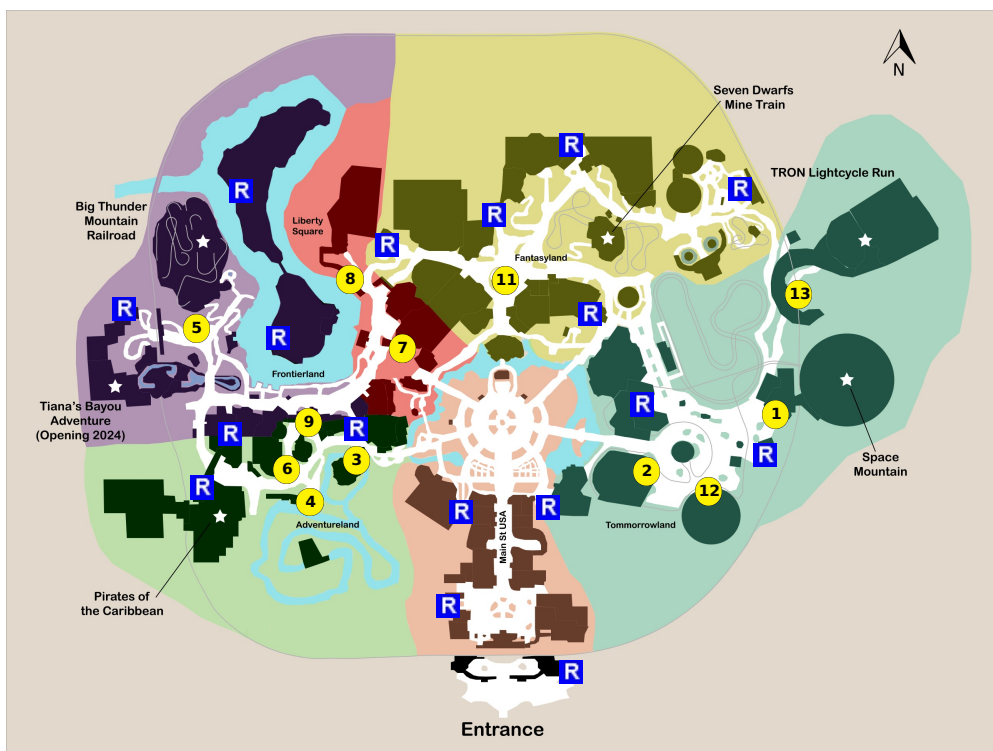

To plan your own vacation with tools like:

- Expert-created computer-optimized **premium plans** to save up to 4 hours in line per day
- **Crowd Calendar** to pick which days to visit which parks
- **Ticket Calculator** to find the cheapest authentic tickets for Walt Disney World
- **Hotel Room Views** so you can choose the best room on WDW property for your money

and lots more, subscribe at <https://touringplans.com/join>.

PARK
Magic Kingdom

A Premium Touring Plan from TouringPlans.com
Viewed on May 20, 2024

PLAN SUMMARY

From the Unofficial Guide book. This plan takes advantage of early-morning touring. Each day, you should complete the structured part of the plan by about 4 p.m. This leaves plenty of time for live entertainment. If the park is open late (after 8 p.m.), consider returning to your hotel at mid-day for a swim and a nap. Eat an early dinner outside Walt Disney World and return refreshed to enjoy the park's nighttime festivities. Attractions include the new Seven Dwarfs Mine Train, Under the Sea: Journey of the Little Mermaid, and more, plus classics like Space Mountain, and Peter Pan's Flight.

Your Plan Steps

STEP

1) Space Mountain

2) Buzz Lightyear's Space Ranger Spin

3) Swiss Family Treehouse

Notes: *Explore the Swiss Family Treehouse.*

4) Jungle Cruise

5) Big Thunder Mountain Railroad

10) Rest

**** Staying inside the park**

Notes: *Eat a late lunch*

11) Prince Charming Regal Carrousel

12) Walt Disney's Carousel of Progress

Notes: *See The Carousel of Progress.*

13) TRON Lightcycle / Run

Notes: *Get a Virtual Queue or Individual Lightning Lane reservation for TRON as soon as they're available.*