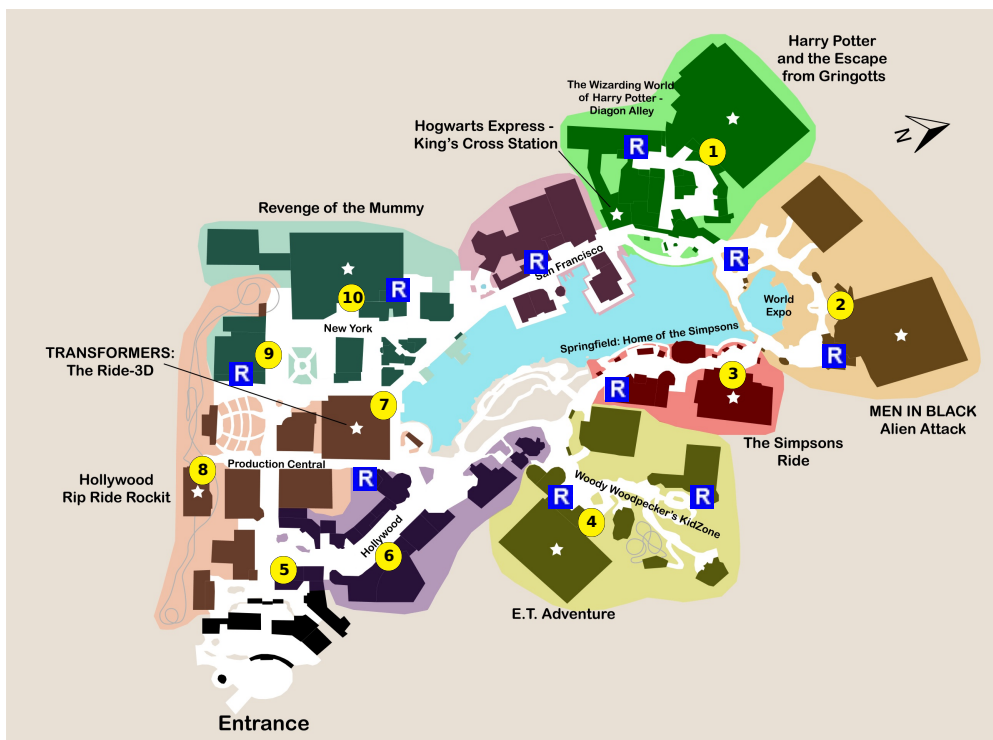

Your Plan Steps

STEP

1) Harry Potter and the Escape from Gringotts

2) MEN IN BLACK Alien Attack

3) The Simpsons Ride

4) E.T. Adventure

5) TODAY Cafe

6) The Bourne Stuntacular

Showtimes: 10:30am, 11:15am, 12:00pm, 1:00pm, 1:45pm, 2:30pm, 3:45pm, 4:30pm, 5:15pm, 6:30pm, 7:15pm

7) Transformers: The Ride-3D

8) Hollywood Rip Ride Rockit

9) Race Through New York Starring Jimmy Fallon

10) Revenge of the Mummy