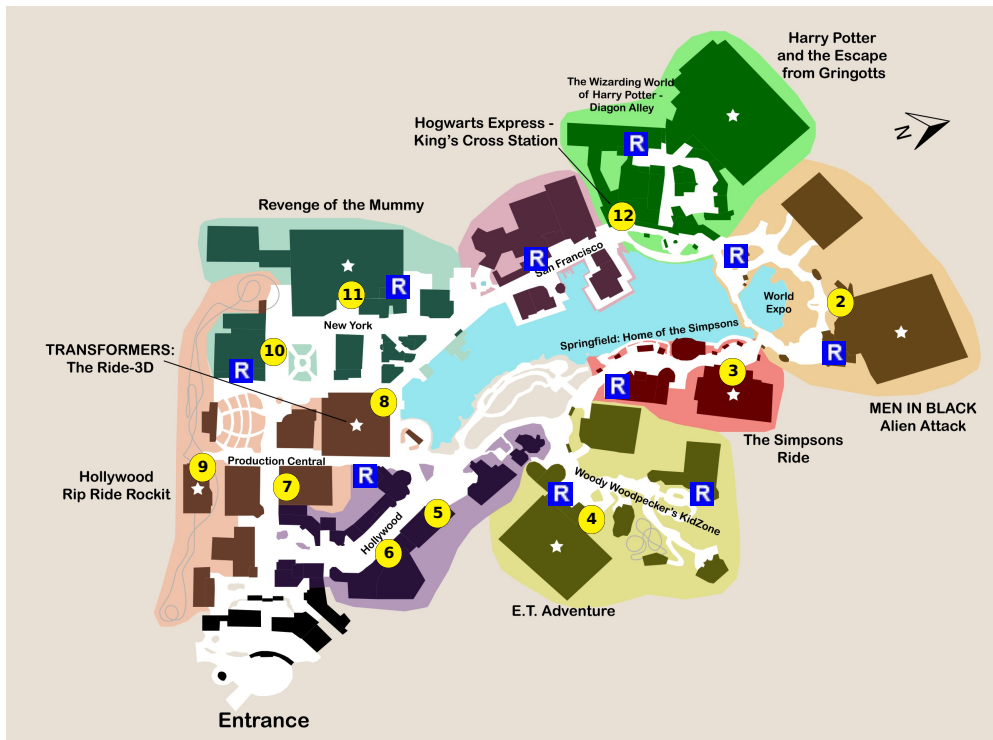

and lots more, subscribe at <https://touringplans.com/join>.

PARK
Universal Studios Florida Starts at Hogwarts Express Arrival

A Premium Touring Plan from TouringPlans.com
Viewed on May 20, 2024

PLAN SUMMARY

This is part 2 of the Universal Orlando Highlights 1-Day/2-Park plan starting in Islands of Adventure. Two touring plans comprise this plan: This plan and Part 1 at IOA

PLAN SUMMARY

Purchase your admission in advance and arrive at the Universal Studios Florida 90-120 minutes before official park opening. Check if any rides or shows are closed, and adjust touring plan. Select "Hogwarts Express Arrival" only if entering The Wizarding World before Early Entry officially begins; otherwise select "Main Entrance." Check vltest.universalorlando.com for Virtual Line reservations for Hagrid's Magical Creatures Motorbike Adventure starting at official park opening; if available, deviate from this plan when it's your turn and return to it after your ride. Alternative Plan (if eligible for Early Park Admission at IOA only): Arrive at IOA 90-120 minutes before official opening. Ride Hagrid's Motorbike Adventure, Forbidden Journey, and Flight of the Hippogriff at IOA when early entry begins, then ride the first Hogwarts Express of the morning to USF and follow this plan. Two plans comprise the "Universal Orlando Highlights One-Day/Two-Park Plan (Starting in IOA) WITH Early Entry": This Plan (Part 2 at USF) Part 1 (at IOA)

Your Plan Steps

STEP

1) **Hogwarts Express - Return Trip to King's Cross**

2) **MEN IN BLACK Alien Attack**

3) **The Simpsons Ride**

4) **E.T. Adventure**

5) **Universal Orlando's Horror Make-Up Show**

Showtimes: 10:00am, 10:45am, 11:30am, 12:30pm, 1:45pm, 2:30pm, 3:15pm, 4:00pm

7) **Illumination's Villain-Con Minion Blast**

8) **Transformers: The Ride-3D**

9) **Hollywood Rip Ride Rockit**

10) **Race Through New York Starring Jimmy Fallon**

11) **Revenge of the Mummy**

12) **Hogwarts Express - King's Cross Station**