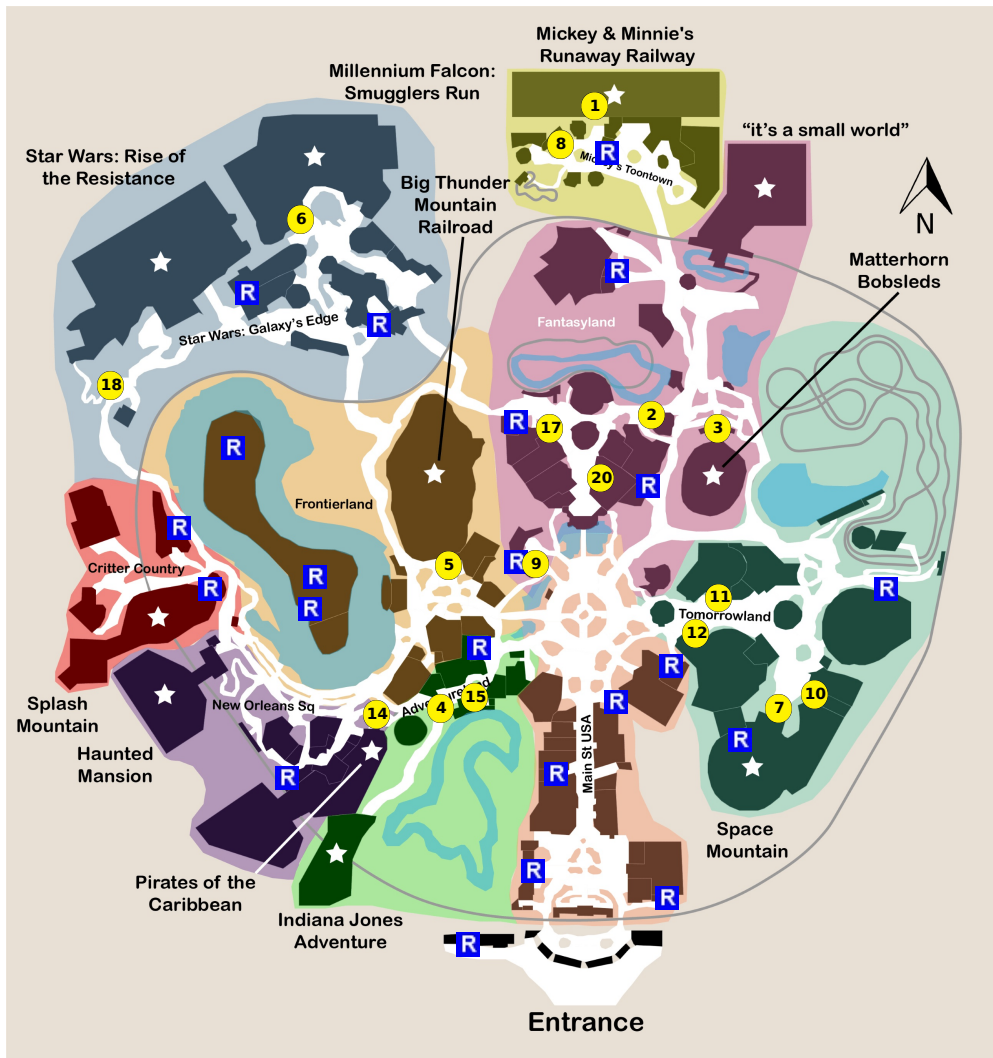

and lots more, subscribe at <https://touringplans.com/join>.

PARK
Disneyland
Park

Starts at Main
Entrance

**A Premium Touring Plan from
TouringPlans.com**
Viewed on May 19, 2024

PLAN SUMMARY

A one-day plan for parents with children ages 8 to 12. It includes every popular attraction with this age group, and sets aside ample time for lunch and dinner.

Your Plan Steps

STEP

1) Mickey & Minnie's Runaway Railway

2) Mad Tea Party

3) Matterhorn Bobsleds

4) Indiana Jones Adventure

5) Big Thunder Mountain Railroad

6) Millennium Falcon: Smugglers Run

13) "Magic Happens" Parade

Showtimes:

Notes: Watch the Magic Happens parade. If Magic Happens isn't running, watch any other seasonal parade or show of your choice.

14) Pirates of the Caribbean

15) Jungle Cruise

16) Adventureland Treehouse inspired by Walt Disney's Swiss Family Robinson

17) Red Rose Taverne

18) Star Wars: Rise of the Resistance

Notes: Ride Star Wars: Rise of the Resistance before it closes at 9:00 PM (check with cast members in case it closes early during your visit).