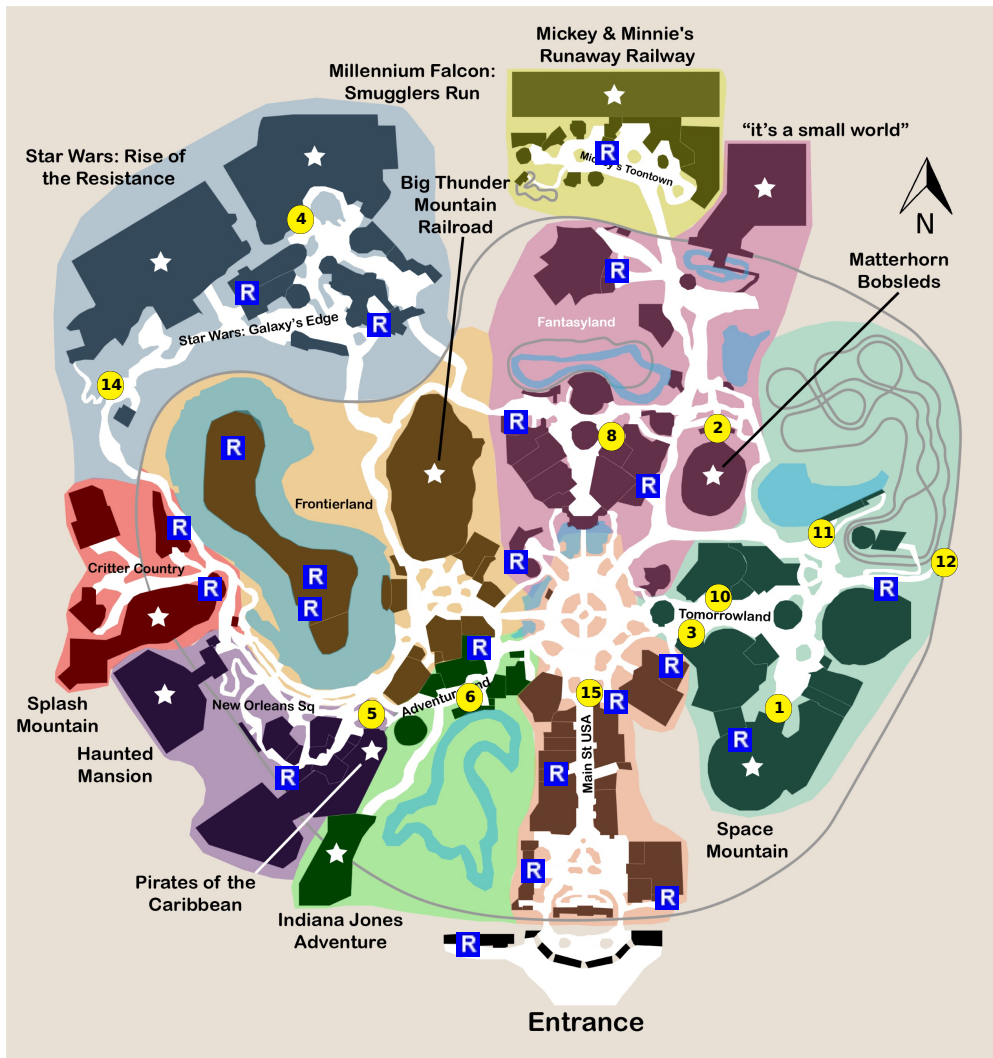

and lots more, subscribe at <https://touringplans.com/join>.

**PARK**  
Disneyland  
Park

Starts at Main  
Entrance

**A Premium Touring Plan from  
TouringPlans.com**  
*Viewed on May 20, 2024*

### **PLAN SUMMARY**

These day-and-a-half plans work perfectly if you're arriving in Anaheim late in the morning of your first vacation day, and can't wait to start touring. They also work great for families who want to sleep in one morning after spending a full day in the Disneyland the day before. Steps include live entertainment like Mickey and the Magical Map show, plus classic attractions, such as Space Mountain, Splash Mountain and Haunted Mansion. The first day ends with the Disneyland Forever fireworks spectacular, while the second ends with Fantasmic.

### STEP

1) Space Mountain

2) Matterhorn Bobsleds

3) Star Tours: The Adventures Continue

4) Millennium Falcon: Smugglers Run

5) Pirates of the Caribbean

6) Jungle Cruise

7) Rest

**Showtime:** 9:30pm