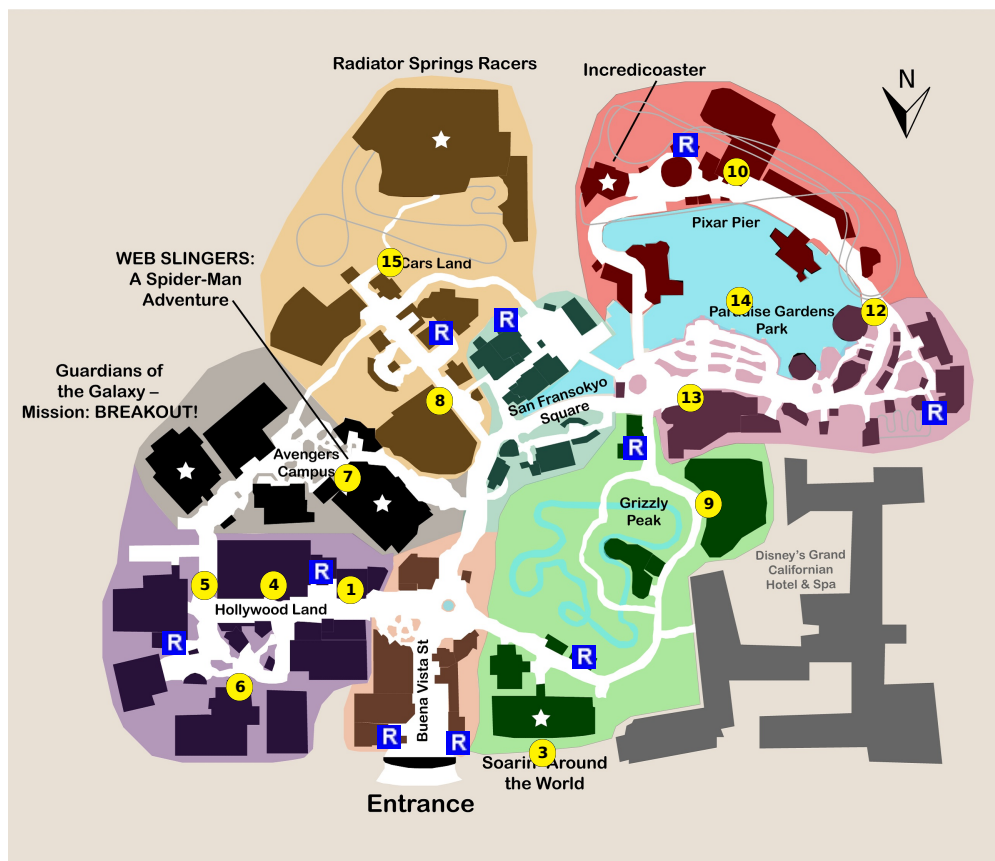

and lots more, subscribe at <https://touringplans.com/join>.

**PARK**  
Disney California  
Adventure Park

Starts at Main  
Entrance

**A Premium Touring Plan from  
TouringPlans.com**  
*Viewed on May 19, 2024*

### **PLAN SUMMARY**

This touring plan is for parents with children 40" tall and smaller that plan to arrive around 11 AM. If the plan calls for you to experience an attraction that does not interest you, simply skip it and proceed with the plan. If you have kids who aren't eligible to ride, try switching off. This touring plan includes most of the amusement park rides on Paradise Gardens Park and Pixar Pier. If you're short on time or wish to allocate more of the day to DCA's theatrical attractions, forgo a few of the slow-loading rides.

#### 5) Animation Academy

**Showtimes:** 9:00am, 9:30am, 10:00am, 10:30am, 11:00am, 11:30am, 12:00pm, 12:30pm, 1:00pm, 1:30pm, 2:00pm, 2:30pm, 3:00pm, 3:30pm, 4:00pm, 4:30pm, 5:00pm, 5:30pm, 6:00pm, 6:30pm, 7:00pm, 7:30pm, 8:00pm, 8:30pm, 9:00pm, 9:30pm

#### 13) The Little Mermaid ~ Ariel's Undersea Adventure

---

**14) World of Color**

Showtimes:

---

**15) Radiator Springs Racers**

---