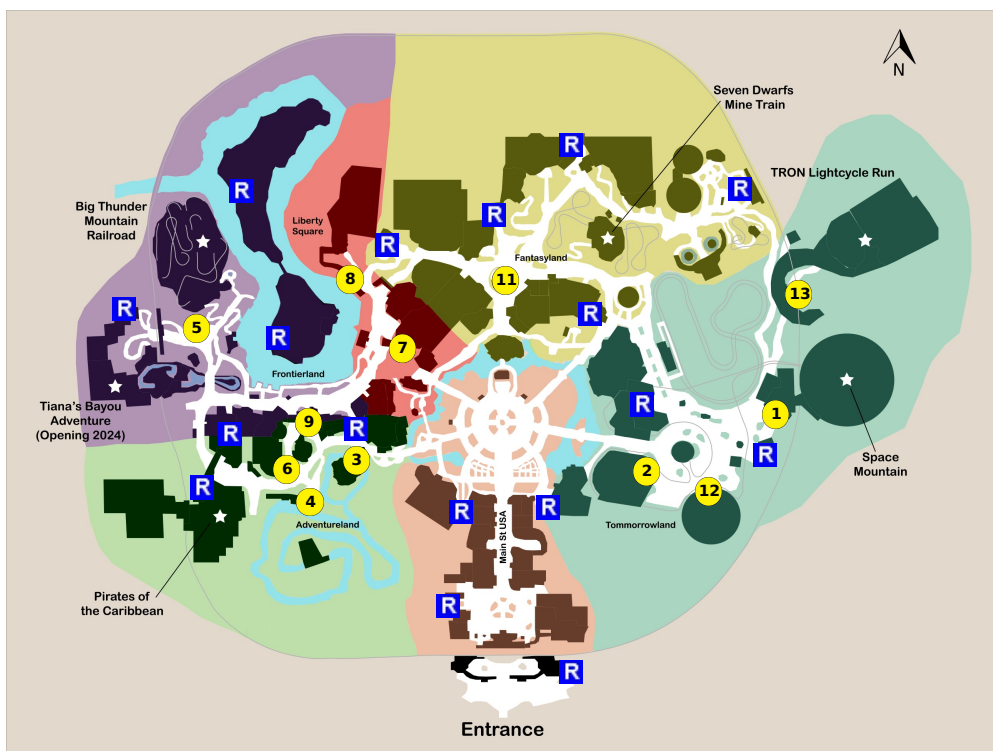

To plan your own vacation with tools like:

- Expert-created computer-optimized **premium plans** to save up to 4 hours in line per day
- **Crowd Calendar** to pick which days to visit which parks
- **Ticket Calculator** to find the cheapest authentic tickets for Walt Disney World
- **Hotel Room Views** so you can choose the best room on WDW property for your money

and lots more, subscribe at <https://touringplans.com/join>.

PARK
Magic Kingdom

A Premium Touring Plan from TouringPlans.com
Viewed on May 19, 2024

PLAN SUMMARY

From the Unofficial Guide book. This plan takes advantage of early-morning touring. Each day, you should complete the structured part of the plan by about 4 p.m. This leaves plenty of time for live entertainment. If the park is open late (after 8 p.m.), consider returning to your hotel at mid-day for a swim and a nap. Eat an early dinner outside Walt Disney World and return refreshed to enjoy the park's nighttime festivities. Attractions include the new Seven Dwarfs Mine Train, Under the Sea: Journey of the Little Mermaid, and more, plus classics like Space Mountain, and Peter Pan's Flight.

Your Plan Steps

STEP

1) Space Mountain

2) Buzz Lightyear's Space Ranger Spin

3) Swiss Family Treehouse

Notes: *Explore the Swiss Family Treehouse.*

4) Jungle Cruise

5) Big Thunder Mountain Railroad

10) Rest

**** Staying inside the park**

Notes: *Eat a late lunch*

11) Prince Charming Regal Carrousel

12) Walt Disney's Carousel of Progress

Notes: *See The Carousel of Progress.*

13) TRON Lightcycle / Run

Notes: *Get a Virtual Queue or Individual Lightning Lane reservation for TRON as soon as they're available.*