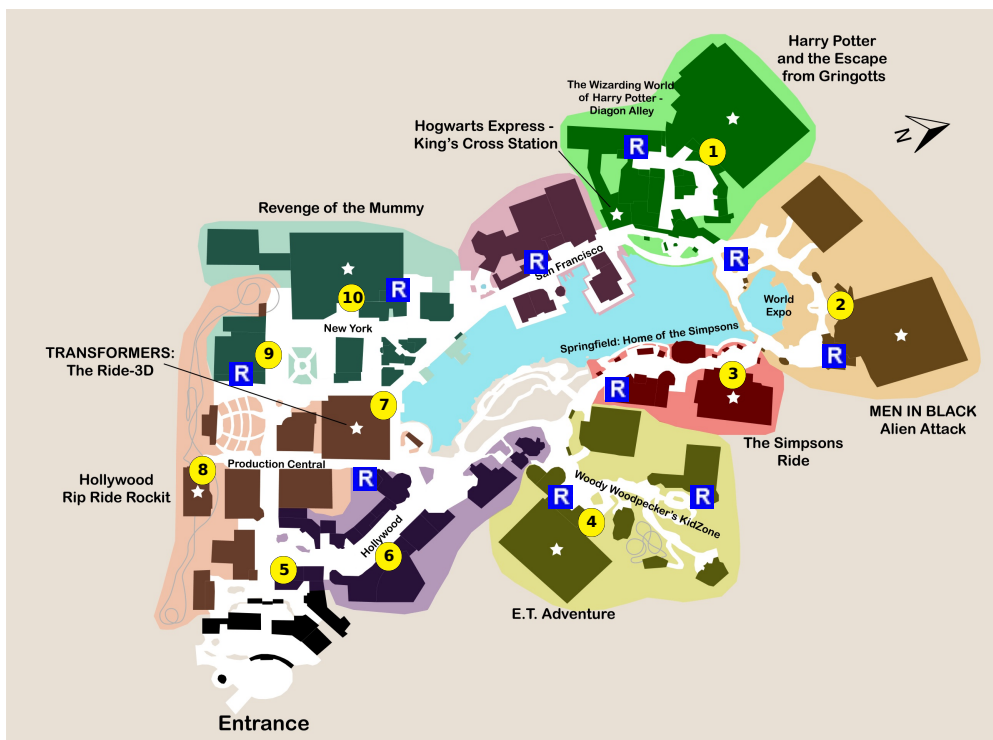

and lots more, subscribe at <https://touringplans.com/join>.

PARK
Universal Studios Florida Starts at Hogwarts Express Arrival

A Premium Touring Plan from TouringPlans.com
Viewed on May 19, 2024

PLAN SUMMARY

This plan covers The Wizarding World of Harry Potter and other major attractions in both Universal Orlando parks. Requires a Park-to-Park ticket.

PLAN SUMMARY

This is part 2 of the Universal Orlando Highlights 1-Day/2-Park plan. Use this plan upon arriving at Universal Studios Florida on the Hogwarts Express, and select "Hogwarts Express Arrival." Set your plan start time to the Hogwarts Express departure time as determined by Part 1. Resume the other part upon returning to Islands of Adventure. Two plans comprise the "Universal Orlando Highlights One-Day/Two-Park Plan with Early Entry": Part 1 at IOA This Plan (Part 2 at USF)

Your Plan Steps

STEP

1) Harry Potter and the Escape from Gringotts

2) MEN IN BLACK Alien Attack

3) The Simpsons Ride

4) E.T. Adventure

5) TODAY Cafe

6) The Bourne Stuntacular

Showtimes: 10:30am, 11:15am, 12:00pm, 1:00pm, 1:45pm, 2:30pm, 3:45pm, 4:30pm, 5:15pm, 6:30pm, 7:15pm

7) Transformers: The Ride-3D

8) Hollywood Rip Ride Rockit

9) Race Through New York Starring Jimmy Fallon