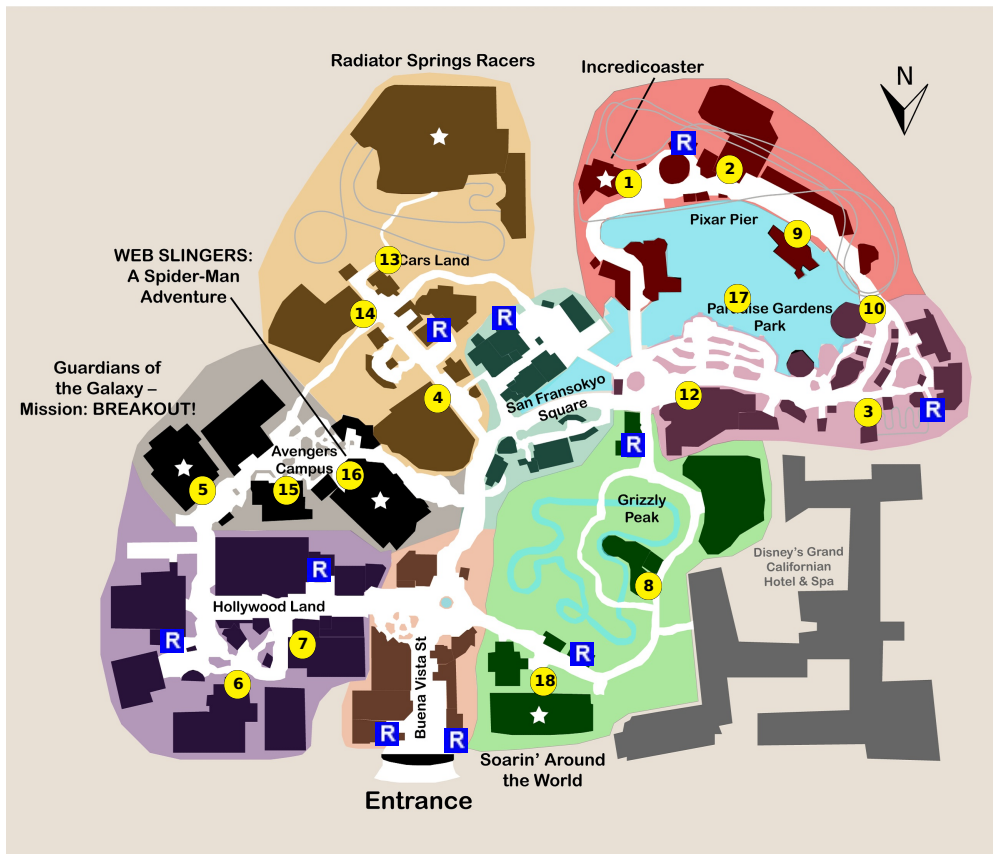

and lots more, subscribe at <https://touringplans.com/join>.

PARK
Disney California
Adventure Park

Starts at Main
Entrance

A Premium Touring Plan from
TouringPlans.com
Viewed on May 19, 2024

PLAN SUMMARY

This touring plan assumes a willingness to experience all rides. If the plan calls for you to experience an attraction that does not interest you, simply skip it and proceed with the plan. Height and age requirements apply to many attractions. If you have kids who aren't eligible to ride, try switching off.

Your Plan Steps

STEP

1) Incredicoaster

2) Toy Story Midway Mania!

3) Goofy's Sky School

4) Mater's Junkyard Jamboree

5) Guardians of the Galaxy - Mission: BREAKOUT!

6) Monsters, Inc. Mike & Sulley to the Rescue!

7) Mickey's PhilharMagic

8) Grizzly River Run

9) Pixar Pal-A-Round - Swinging

10) Silly Symphony Swings - Single

11) Rest

**** Staying inside the park**

Notes: *Eat lunch. You should be near Boardwalk Pizza & Pasta, Paradise Garden Grill, or Corndog Castle.*

12) The Little Mermaid ~ Ariel's Undersea Adventure

13) Radiator Springs Racers

Notes: *This part of the plan leaves ample time to wait in line for Radiator Springs Racers. If you don't feel like waiting, consider using the single rider line to save time.*