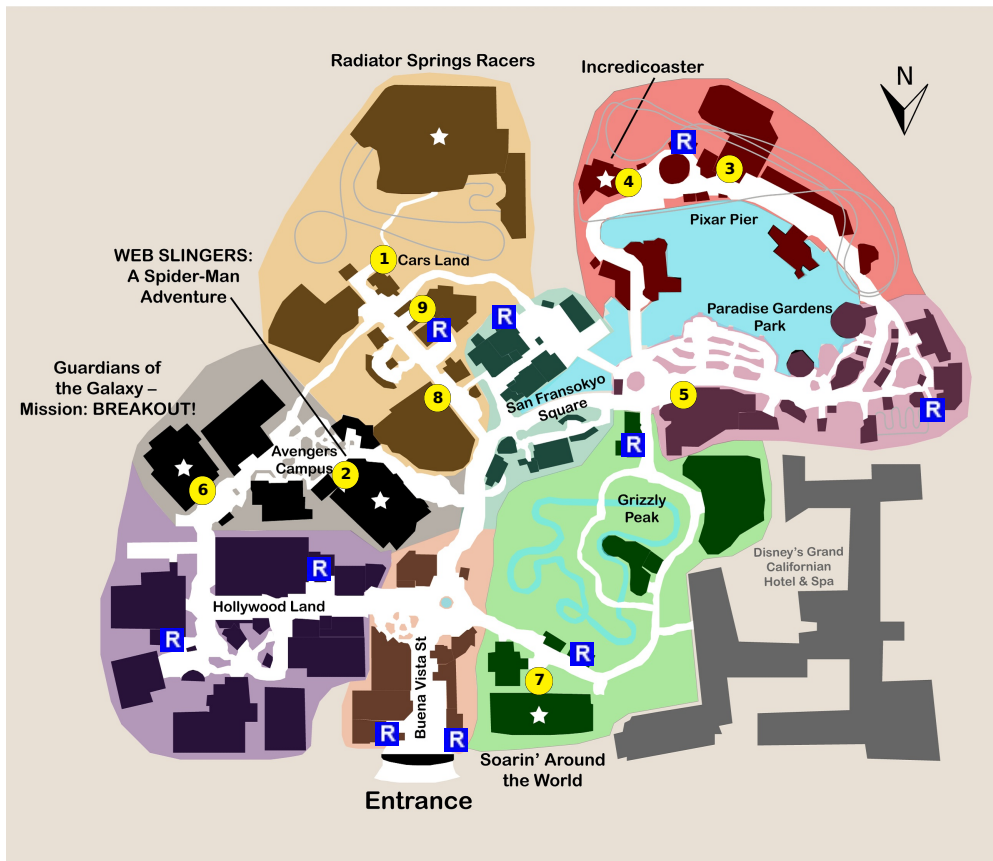

and lots more, subscribe at <https://touringplans.com/join>.

**PARK**  
Disney California  
Adventure Park

Starts at Main  
Entrance

**A Premium Touring Plan from  
TouringPlans.com**  
*Viewed on May 19, 2024*

### **PLAN SUMMARY**

This plan is for groups who wish to visit both Disneyland and Disney California Adventure in one day. Most of the major/must see attractions are included for each park. The plan starts you off in DCA with Radiator Springs Racers, switching over to Disneyland in the afternoon, and finishing the night with Disneylands fireworks spectacular. Currently Disneyland Resort requires visitors to wait until 11:00 AM to park hop. On busier days some attractions, especially headliners, may need to be skipped. Warning: The one-day, two-parks plan is intense and requires a lot of walking.

### **PLAN SUMMARY**

This is Part 1 of a 1-day plan. See Part 2 at Disneyland.

7) Soarin' Around the World

8) Mater's Junkyard Jamboree

9) Flo's V8 Cafe

*Notes: Eat lunch at Flo's V8 Cafe in Cars Land.*

10) Park hop to Disneyland

**\*\* Leaving the park**

*Notes: Leave DCA and park hop to Disneyland.*