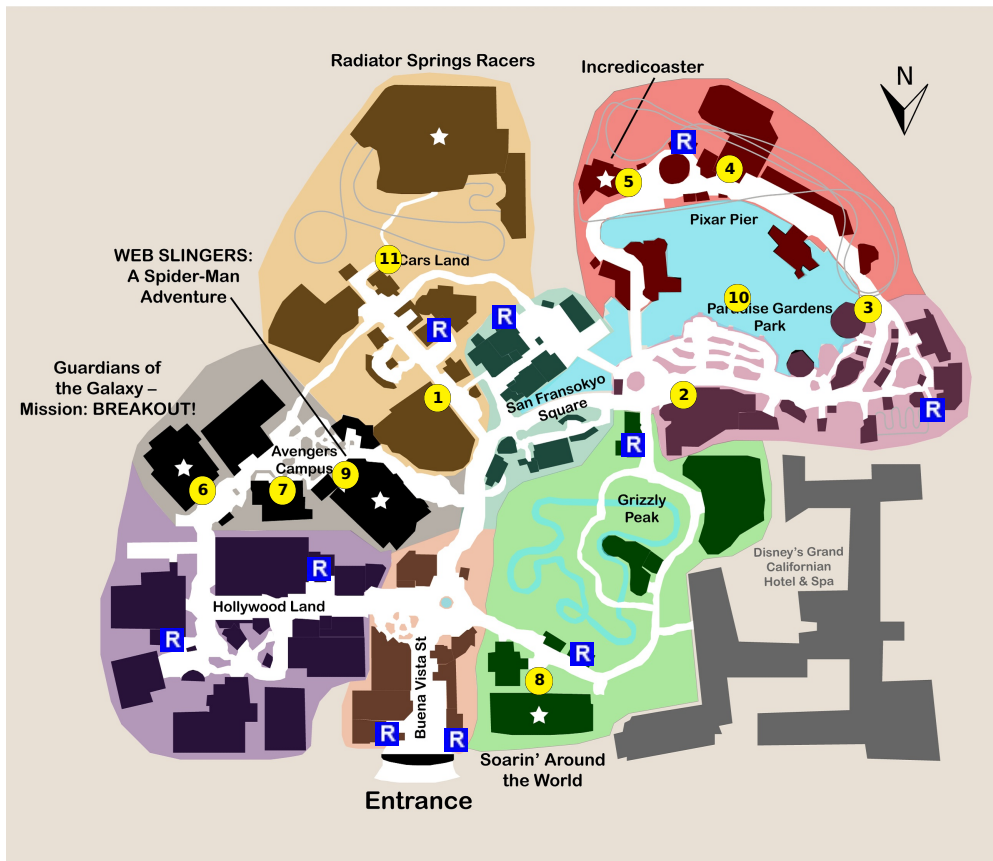

and lots more, subscribe at <https://touringplans.com/join>.

PARK
Disney California
Adventure Park

Starts at Main
Entrance

**A Premium Touring Plan from
TouringPlans.com**
Viewed on May 19, 2024

PLAN SUMMARY

This plan is for groups who wish to visit both Disneyland and Disney California Adventure in one day. Most of the major/must see attractions are included for each park. The plan starts you off in Disneyland with Space Mountain and Matterhorn. Arriving to the park early to rope drop is critical to completing this plan. The plan hops over to DCA after lunch. Warning: The one-day, two-parks plan is intense and requires a lot of walking. On busier days some attractions, especially headliners, may need to be skipped. Warning: The one-day, two-parks plan is intense and requires a lot of walking. Use the Disneyland app to obtain a virtual queue spot for World of Color at 12:00 pm sharp.

PLAN SUMMARY

This is Part 2 of a 1-day plan. See Part 1 at Disneyland.

Your Plan Steps

STEP

1) Mater's Junkyard Jamboree

2) The Little Mermaid ~ Ariel's Undersea Adventure

3) Silly Symphony Swings - Single

4) Toy Story Midway Mania!

10) World of Color

Showtimes: 9:00pm, 10:15pm

11) Radiator Springs Racers