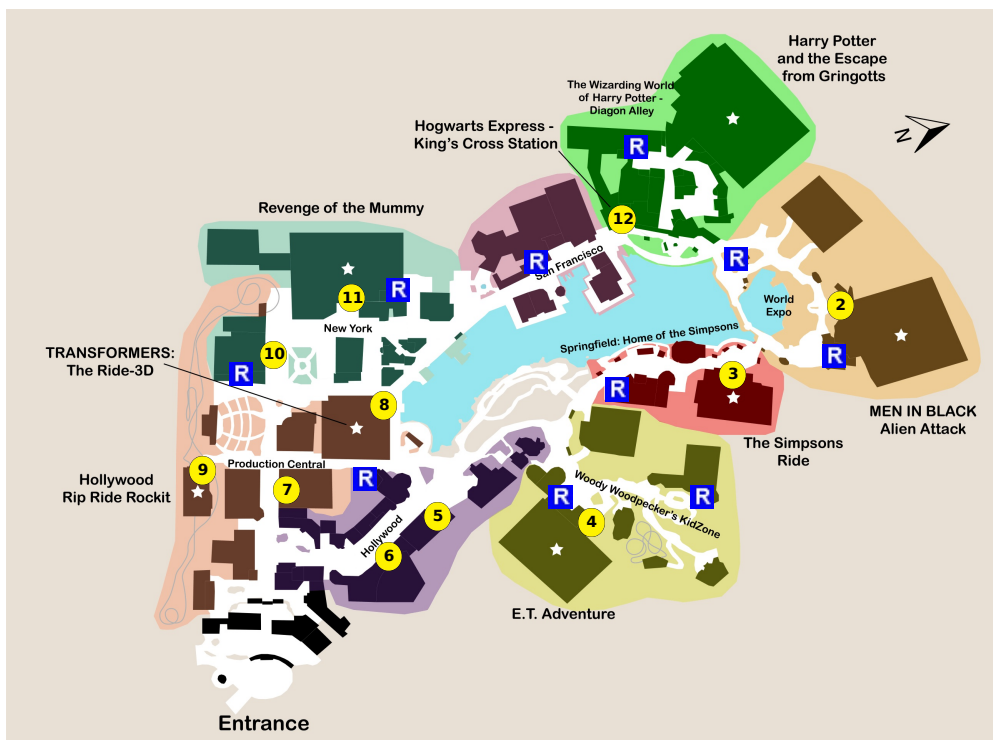

and lots more, subscribe at <https://touringplans.com/join>.

PARK
Universal Studios Florida Starts at Hogwarts Express Arrival

A Premium Touring Plan from TouringPlans.com
Viewed on May 18, 2024

PLAN SUMMARY

This is part 2 of the Universal Orlando Highlights 1-Day/2-Park plan starting in Islands of Adventure. Two touring plans comprise this plan: This plan and Part 1 at IOA

PLAN SUMMARY

Purchase your admission in advance and arrive at the Universal Studios Florida 90-120 minutes before official park opening. Check if any rides or shows are closed, and adjust touring plan. Select "Hogwarts Express Arrival" only if entering The Wizarding World before Early Entry officially begins; otherwise select "Main Entrance." Check vltest.universalorlando.com for Virtual Line reservations for Hagrid's Magical Creatures Motorbike Adventure starting at official park opening; if available, deviate from this plan when it's your turn and return to it after your ride. Alternative Plan (if eligible for Early Park Admission at IOA only): Arrive at IOA 90-120 minutes before official opening. Ride Hagrid's Motorbike Adventure, Forbidden Journey, and Flight of the Hippogriff at IOA when early entry begins, then ride the first Hogwarts Express of the morning to USF and follow this plan. Two plans comprise the "Universal Orlando Highlights One-Day/Two-Park Plan (Starting in IOA) WITH Early Entry": This Plan (Part 2 at USF) Part 1 (at IOA)

Your Plan Steps

STEP

1) **Hogwarts Express - Return Trip to King's Cross**

2) **MEN IN BLACK Alien Attack**

3) **The Simpsons Ride**

4) **E.T. Adventure**

5) **Universal Orlando's Horror Make-Up Show**

Showtimes: 10:00am, 10:45am, 11:30am, 12:30pm, 1:45pm, 2:30pm, 3:15pm, 4:00pm

7) **Illumination's Villain-Con Minion Blast**

8) **Transformers: The Ride-3D**

9) **Hollywood Rip Ride Rockit**

10) **Race Through New York Starring Jimmy Fallon**

11) **Revenge of the Mummy**

12) **Hogwarts Express - King's Cross Station**