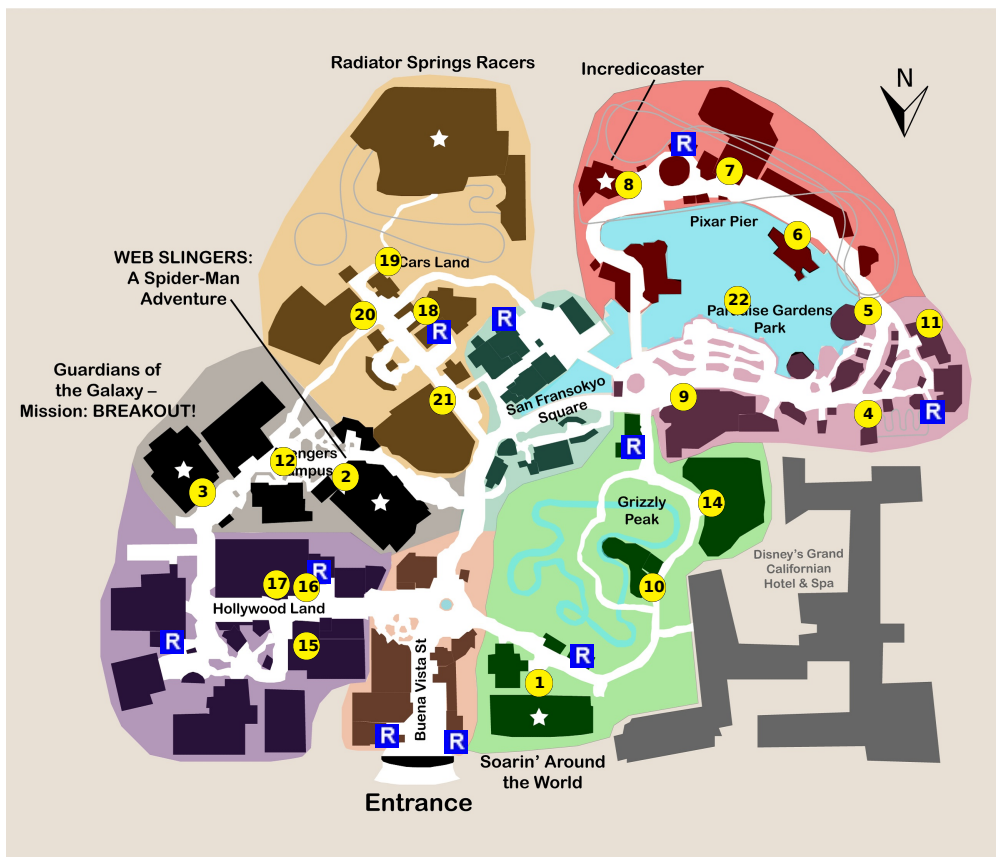

and lots more, subscribe at <https://touringplans.com/join>.

PARK
Disney California
Adventure Park

Starts at Main
Entrance

A Premium Touring Plan from
TouringPlans.com
Viewed on May 18, 2024

PLAN SUMMARY

A one-day plan for parents with children ages 8 to 12. It includes every popular attraction with this age group, and sets aside ample time for lunch and dinner.

7) Toy Story Midway Mania!

8) Incredicoaster

9) The Little Mermaid ~ Ariel's Undersea Adventure

10) Grizzly River Run

11) Boardwalk Pizza & Pasta

12) The Amazing Spider-Man!

Showtimes: 10:00am, 10:40am, 11:10am, 11:35am, 12:15pm, 2:15pm, 2:45pm, 3:25pm, 4:05pm

17) Turtle Talk with Crush

Showtimes: 8:30am, 9:00am, 9:30am, 10:00am, 10:30am, 11:00am, 11:30am, 12:00pm, 12:30pm, 1:00pm, 1:30pm, 2:00pm, 2:30pm, 3:00pm, 3:30pm, 4:00pm, 4:30pm, 5:00pm, 5:30pm, 6:00pm, 6:30pm, 7:00pm, 7:30pm, 8:00pm, 8:30pm, 9:00pm, 9:30pm

18) Flo's V8 Cafe

19) Radiator Springs Racers

20) Luigi's Rollickin' Roadsters

21) Mater's Junkyard Jamboree

22) World of Color

Showtimes: 9:00pm, 10:15pm