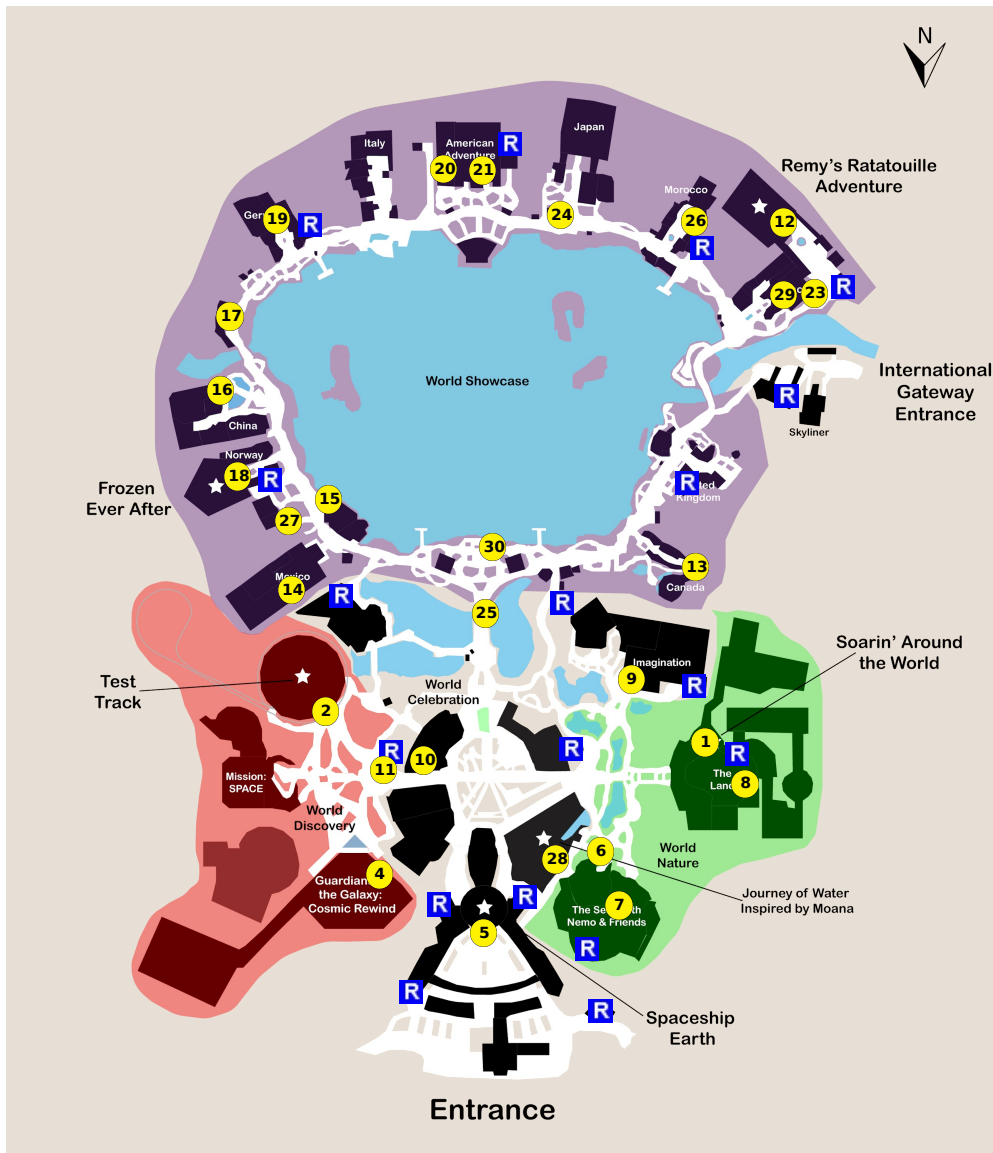

and lots more, subscribe at <https://touringplans.com/join>.

**PARK**  
EPCOT Starts at Main Entrance

**A Premium Touring Plan from TouringPlans.com**  
*Viewed on May 19, 2024*

### PLAN SUMMARY

As time allows, you may fit bonus attractions into your tour. See the full Epcot Attractions List.

7) Turtle Talk with Crush

8) Living with the Land

9) Journey Into Imagination With Figment

10) Club Cool

11) JAMmitors

Showtimes: 9:30am, 10:30am, 11:30am, 12:55pm, 1:55pm, 2:55pm

<b>12) Remy's Ratatouille Adventure</b>
<b>13) Canada Far and Wide in Circle-Vision 360</b>
<b>14) Gran Fiesta Tour Starring The Three Caballeros</b>
<b>15) Mariachi Cobre</b> <b>Showtimes:</b> 11:30am, 12:15pm, 1:00pm, 1:45pm, 2:30pm, 4:15pm, 5:00pm
<b>16) Reflections of China</b>
<b>17) Outpost</b>
<b>18) Frozen Ever After</b>
<b>19) Germany Pavilion</b>
<b>20) Voices of Liberty</b> <b>Showtimes:</b> 11:15am, 12:00pm, 12:45pm, 1:30pm, 2:15pm, 3:00pm, 3:45pm
<b>21) The American Adventure</b> <b>Showtimes:</b> 11:45am, 12:30pm, 1:15pm, 2:00pm, 2:45pm, 3:30pm, 4:30pm, 5:30pm, 6:30pm, 7:30pm
<b>22) Friendship Boats</b>
<b>23) Beauty and the Beast Sing-Along</b>
<b>24) Maturiza</b> <b>Showtimes:</b> 11:00am, 12:00pm, 1:00pm, 2:00pm, 3:00pm, 4:00pm, 4:45pm
<b>25) DuckTales World Showcase Adventure</b>
<b>26) Morocco Pavilion</b>
<b>27) Meet Anna and Elsa at Royal Sommerhus</b>
<b>28) Journey of Water, Inspired by Moana</b>
<b>29) Impressions de France</b> <b>Notes:</b> Shows normally only first thing in the morning or at night. Beauty and the Beast Sing-a-long plays in this location during the day.
<b>30) Luminous The Symphony of Us</b> <b>Showtime:</b> 9:00pm