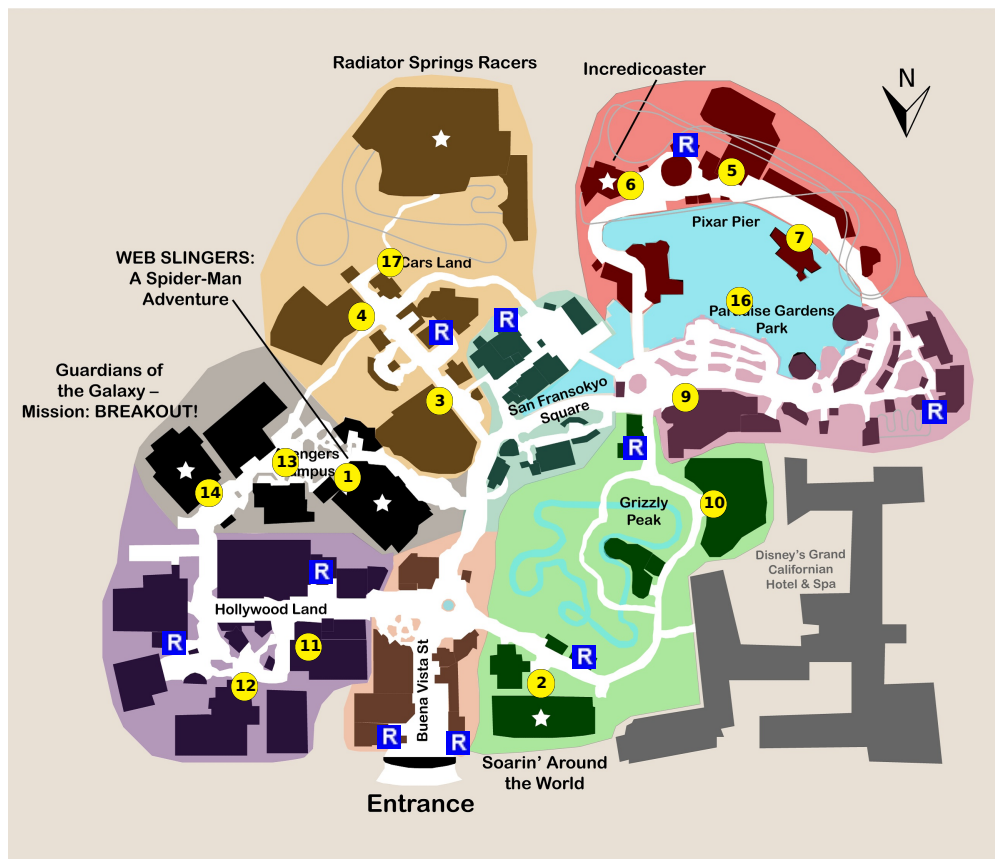

and lots more, subscribe at <https://touringplans.com/join>.

PARK
Disney California
Adventure Park

Starts at Main
Entrance

A Premium Touring Plan from
TouringPlans.com
Viewed on April 19, 2024

PLAN SUMMARY

This plan is designed for families that include adults, teens, small children, and seniors. It includes the best family attractions in Disney California Adventure like Soarin' Around the World, Radiator Springs Racers and more.

Your Plan Steps

STEP

1) WEB SLINGERS: A Spider-Man Adventure

2) Soarin' Around the World

3) Mater's Junkyard Jamboree

4) Luigi's Rollickin' Roadsters

5) Toy Story Midway Mania!

6) Incredicoaster

13) The Amazing Spider-Man!

Showtimes: 2:20pm, 2:50pm, 3:30pm, 4:10pm

14) Guardians of the Galaxy - Mission: BREAKOUT!

15) Eat dinner

**** Staying inside the park**

16) World of Color

Showtimes: 8:30pm, 9:45pm