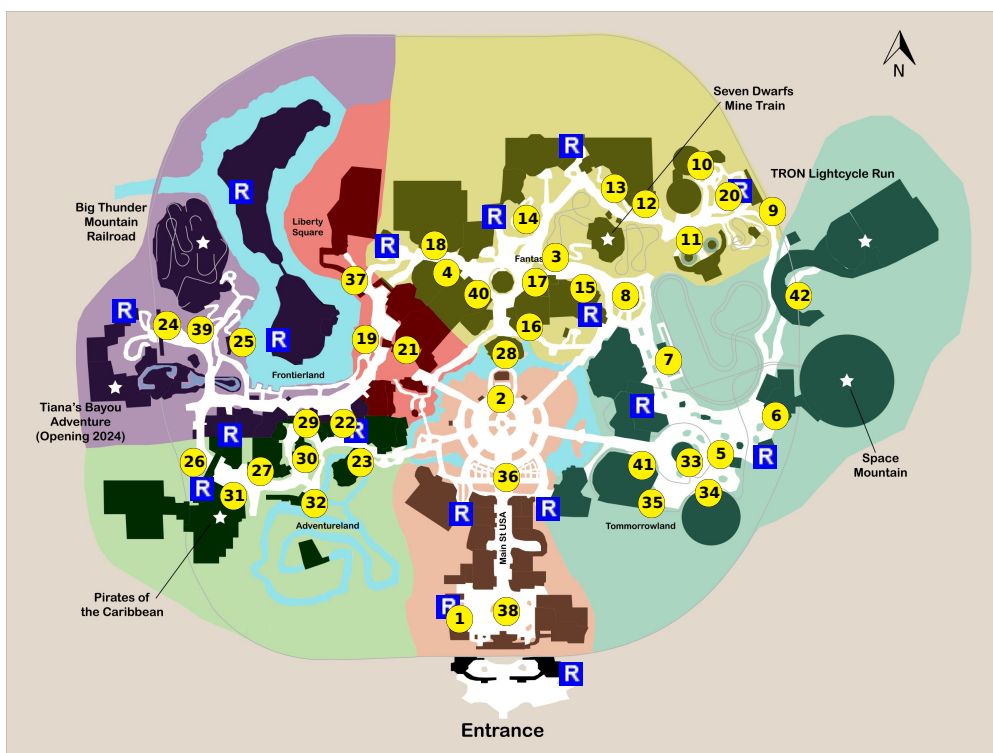

## Plan: Ultimate Touring Plan: Magic Kingdom

You are currently viewing a touring plan from **TouringPlans.com**, published by david. We make tools to save you money and time in **Walt Disney World, Disneyland, or Universal Studios Orlando.**

and lots more, subscribe at <https://touringplans.com/join>.

**PARK**  
Magic Kingdom

**A Premium Touring Plan from TouringPlans.com**  
*Viewed on May 20, 2024*

### PLAN SUMMARY

Experience all attractions in Magic Kingdom in a single day. Obtain times for all shows so that you can fit them into your tour. This touring plan includes all current core attractions. To be included in the Ultimate Touring Plan Hall of Fame, send your name(s), tour date, and a cell phone number to [ultimate@touringplans.com](mailto:ultimate@touringplans.com) prior to your tour.

### PLAN SUMMARY

Magic Kingdom has many attractions, and this tour may be impossible to complete on a day with short hours. **THIS PLAN WILL NOT OPTIMIZE WELL.** It includes some unusual attractions, and you will need to move faster than our software supports in order to complete the tour. As time allows, you may fit bonus attractions into your tour. **WE DO NOT RECOMMEND THAT YOU COPY AN ULTIMATE TOURING PLAN AND TRY TO ALTER IT TO MAKE A FUN DAY FOR YOUR FAMILY.**