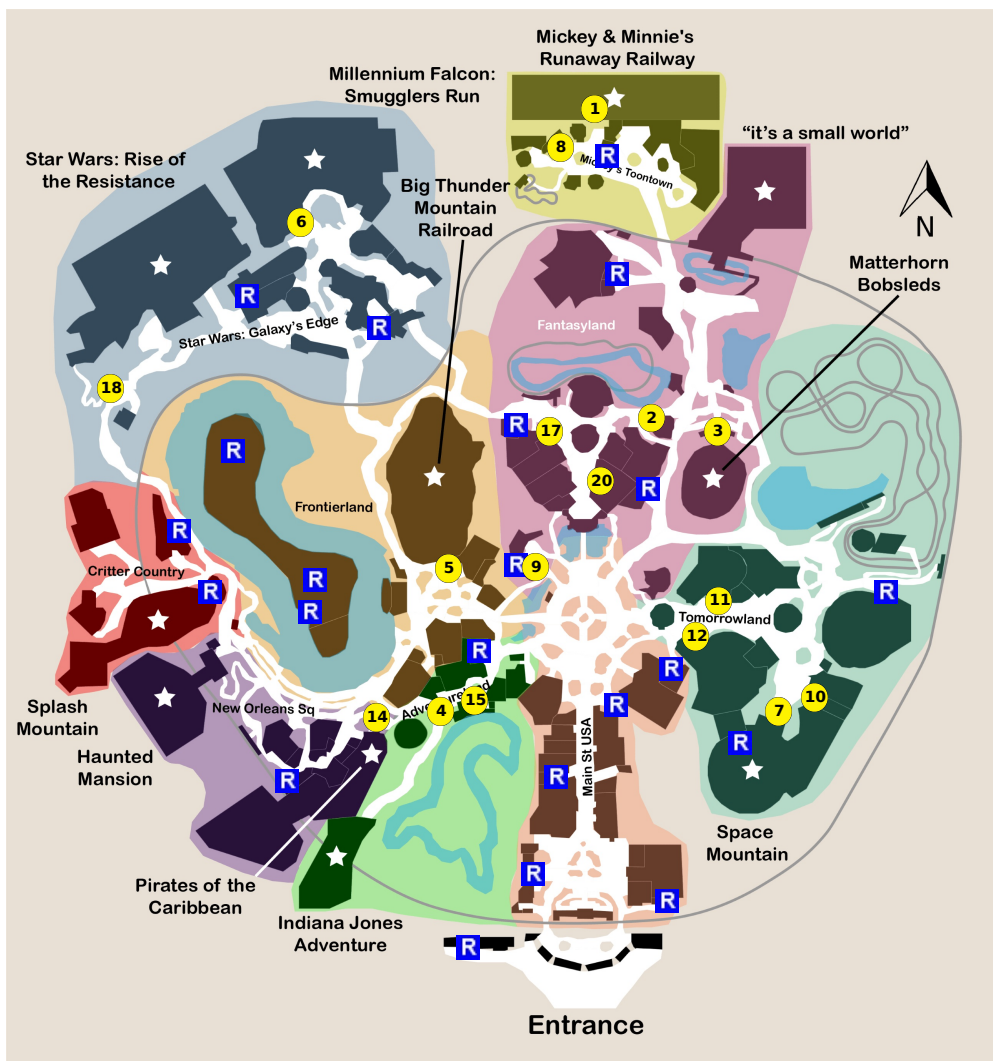

and lots more, subscribe at <https://touringplans.com/join>.

**PARK**  
Disneyland  
Park

Starts at Main  
Entrance

**A Premium Touring Plan from  
TouringPlans.com**  
*Viewed on May 19, 2024*

### **PLAN SUMMARY**

A one-day plan for parents with children ages 8 to 12. It includes every popular attraction with this age group, and sets aside ample time for lunch and dinner.

### STEP

1) Mickey & Minnie's Runaway Railway

2) Mad Tea Party

3) Matterhorn Bobsleds

4) Indiana Jones Adventure

5) Big Thunder Mountain Railroad

6) Millennium Falcon: Smugglers Run

7) Space Mountain

---

**15) Jungle Cruise**

---

**16) Adventureland Treehouse inspired by Walt Disney's Swiss Family Robinson**

---

**17) Red Rose Tavern**

---

**18) Star Wars: Rise of the Resistance**