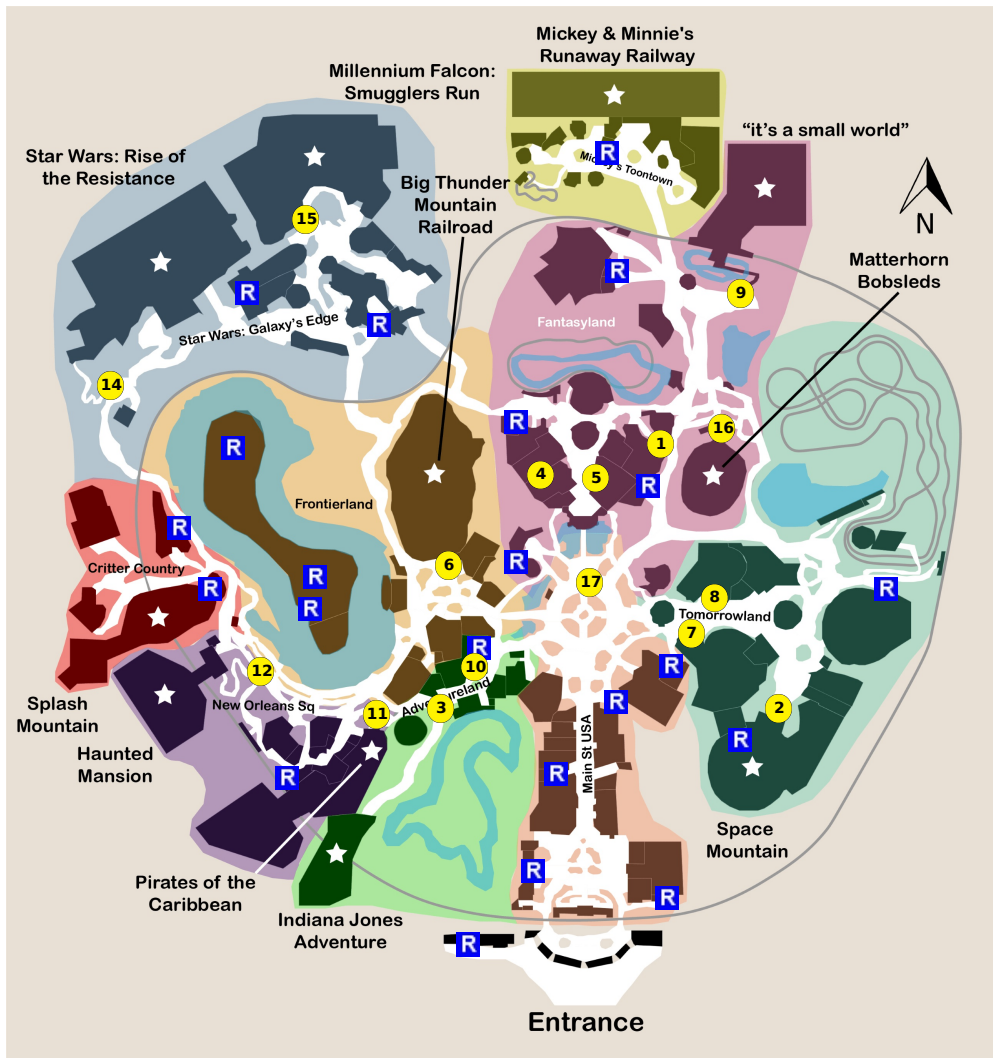

and lots more, subscribe at <https://touringplans.com/join>.

**PARK**  
Disneyland  
Park

Starts at Main  
Entrance

**A Premium Touring Plan from  
TouringPlans.com**  
*Viewed on May 19, 2024*

### **PLAN SUMMARY**

For those who want to sleep in and arrive late but still wish to see as much as possible.

### STEP

1) Alice in Wonderland

2) Space Mountain

Notes: Ride Space Mountain

3) Indiana Jones Adventure

Notes: Go to Adventureland and ride Indiana Jones Adventure

4) Snow White's Enchanted Wish

5) Peter Pan's Flight

9) "it's a small world"

10) Jungle Cruise

11) Pirates of the Caribbean

12) Haunted Mansion

**13) Tiana's Palace**

---

**14) Star Wars: Rise of the Resistance**

**Notes:** *Decide if your party wants to wait for Star Wars: Rise of the Resistance. If the wait is too long, head to Mickey & Minnie's Runaway Railway. Note: Rise of the Resistance usually closes long before the park closes.*