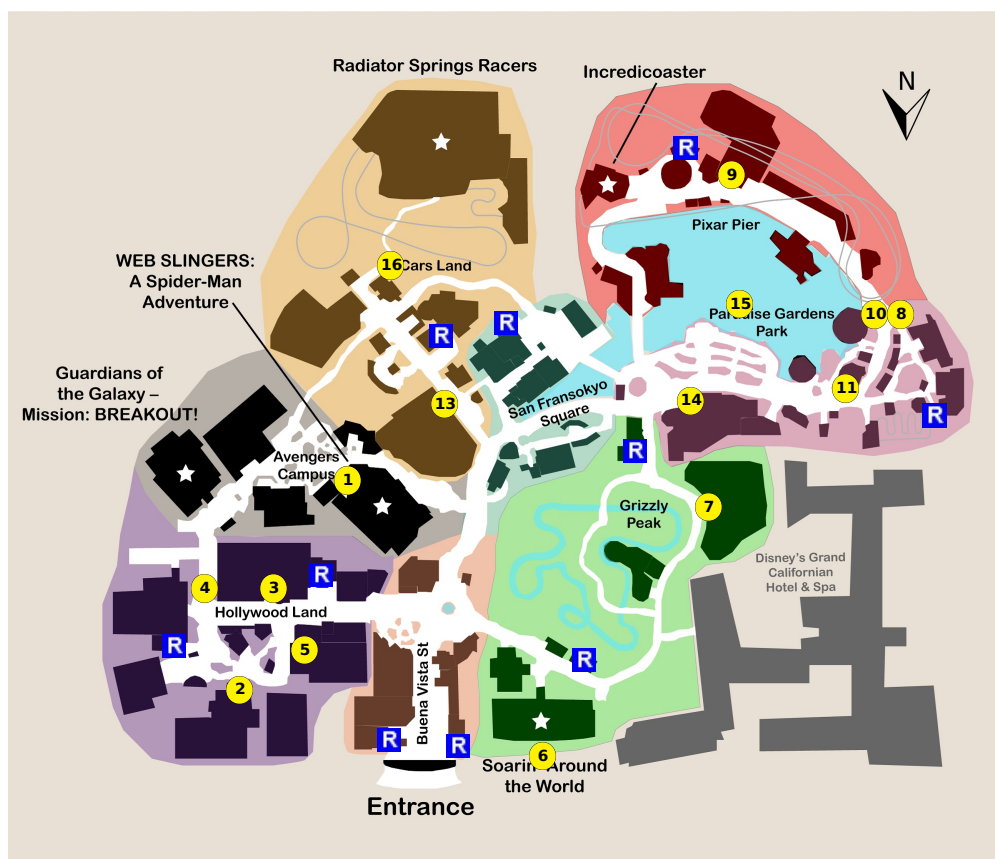

and lots more, subscribe at <https://touringplans.com/join>.

**PARK**  
Disney California  
Adventure Park

Starts at Main  
Entrance

**A Premium Touring Plan from**  
**TouringPlans.com**  
*Viewed on April 15, 2026*

### PLAN SUMMARY

This touring plan is for parents with children 40" tall and smaller that plan to arrive around 11 AM. If the plan calls for you to experience an attraction that does not interest you, simply skip it and proceed with the plan. If you have kids who aren't eligible to ride, try switching off. If you're short on time, forgo a few of the slow-loading rides. Be sure to obtain a Walt of Color viewing spot on the Disneyland app at 12 PM.

**11) Jumpin' Jellyfish**

**12) Rest**

**\*\* Staying inside the park**  
**Notes:** *Eat dinner.*

**13) Mater's Junkyard Jamboree**

**14) The Little Mermaid ~ Ariel's Undersea Adventure**

**15) World of Color**

**Showtime:** 9:00pm

**16) Radiator Springs Racers**