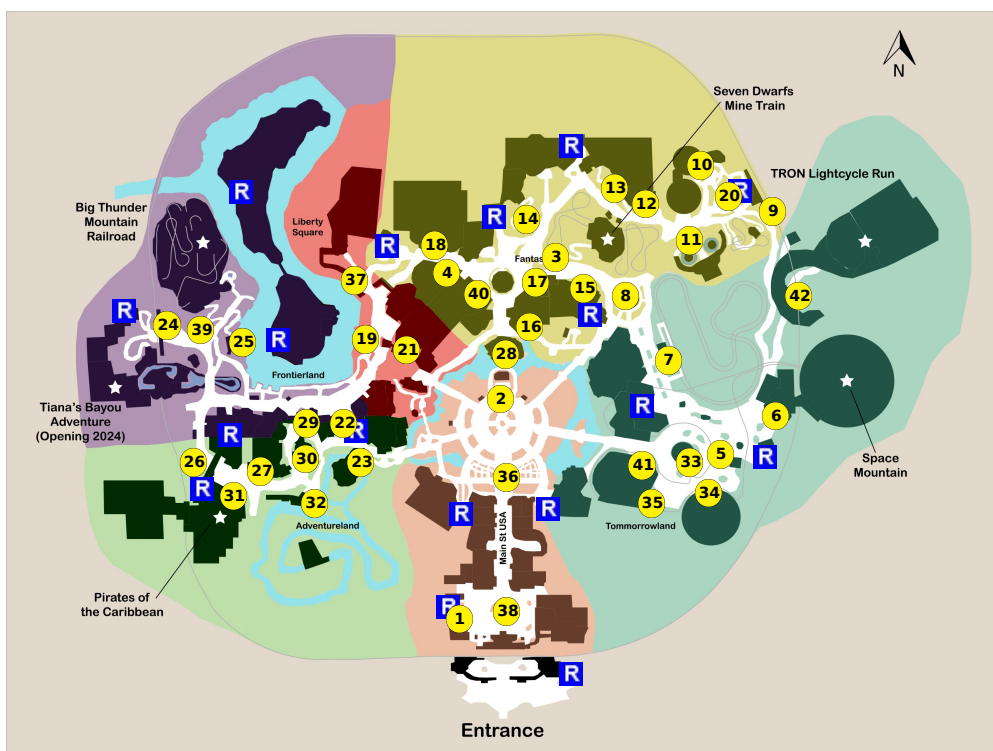

and lots more, subscribe at <https://touringplans.com/join>.

PARK
Magic Kingdom

A Premium Touring Plan from TouringPlans.com
Viewed on April 17, 2024

PLAN SUMMARY

Experience all attractions in Magic Kingdom in a single day. Obtain times for all shows so that you can fit them into your tour. This touring plan includes all current core attractions. To be included in the Ultimate Touring Plan Hall of Fame, send your name(s), tour date, and a cell phone number to ultimate@touringplans.com prior to your tour.

PLAN SUMMARY

Magic Kingdom has many attractions, and this tour may be impossible to complete on a day with short hours. **THIS PLAN WILL NOT OPTIMIZE WELL.** It includes some unusual attractions, and you will need to move faster than our software supports in order to complete the tour. As time allows, you may fit bonus attractions into your tour. **WE DO NOT RECOMMEND THAT YOU COPY AN ULTIMATE TOURING PLAN AND TRY TO ALTER IT TO MAKE A FUN DAY FOR YOUR FAMILY.**

18) "it's a small world"

19) Liberty Square Riverboat

20) Casey Jr. Splash 'N' Soak Station

21) The Hall of Presidents

22) Country Bear Jamboree

23) Swiss Family Treehouse

24) Walt Disney World Railroad - Frontierland

25) Tom Sawyer Island

26) A Pirate's Adventure ~ Treasures of the Seven Seas

27) Walt Disney's Enchanted Tiki Room

28) Cinderella Castle

29) Frontierland Shootin' Arcade
30) The Magic Carpets of Aladdin
31) Pirates of the Caribbean
32) Jungle Cruise
33) Tomorrowland Transit Authority PeopleMover
34) Walt Disney's Carousel of Progress
35) Buzz Lightyear's Space Ranger Spin
36) Disney Festival of Fantasy Parade Showtime: 3:00pm
37) The Haunted Mansion
38) Flag Retreat Showtime: 5:00pm
39) Big Thunder Mountain Railroad
40) Mickey's PhilharMagic
41) Monsters, Inc. Laugh Floor
42) TRON Lightcycle / Run