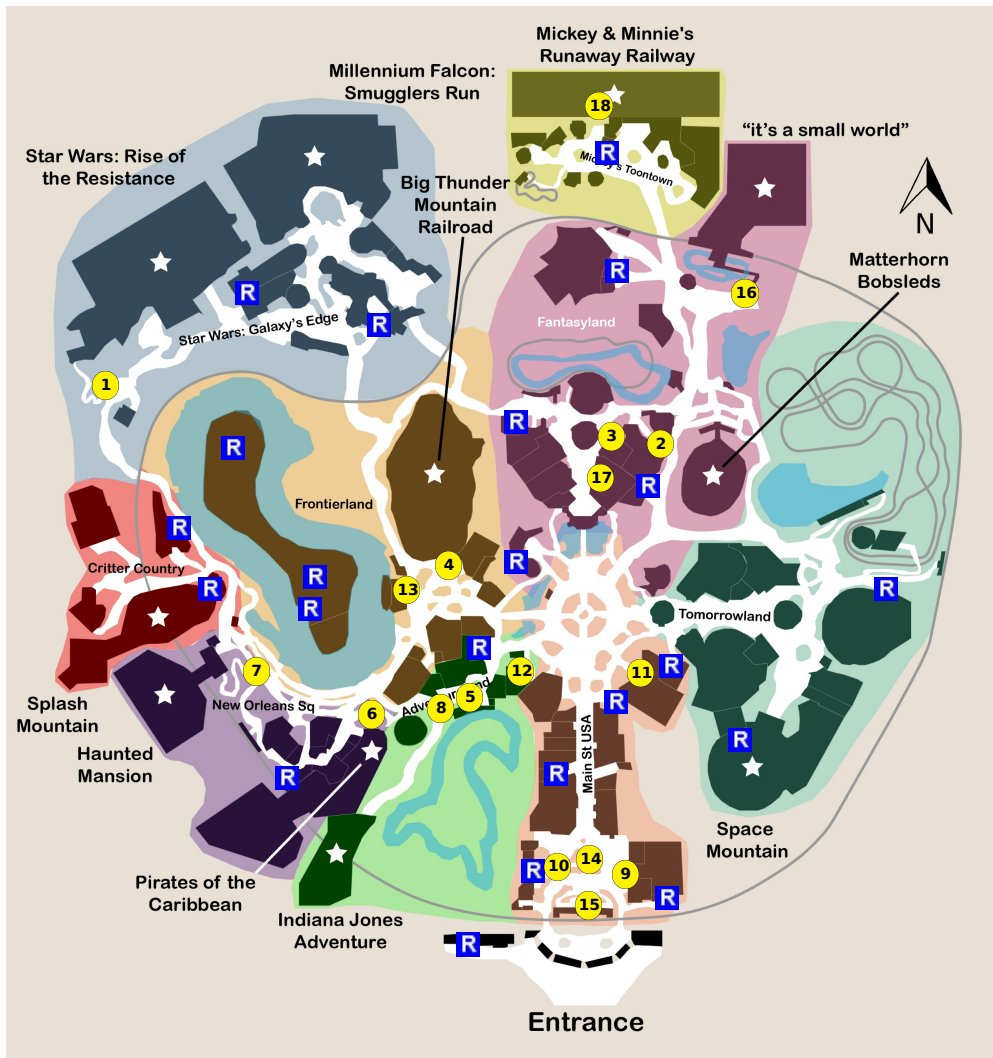

and lots more, subscribe at <https://touringplans.com/join>.

PARK
Disneyland
Park

Starts at Main
Entrance

**A Premium Touring Plan from
TouringPlans.com**
Viewed on May 30, 2024

PLAN SUMMARY

A one-day, comprehensive touring plan of the Disneyland that includes the most popular attractions as determined by seniors in the TouringPlans.com surveys.

PLAN SUMMARY

Each attraction in the touring plan carries an Unofficial Guide rating of at least four stars (out of five). The emphasis is on shows and live performances, rather than thrill rides. Walking and backtracking is kept to a minimum.

Your Plan Steps

STEP

1) Star Wars: Rise of the Resistance

2) Alice in Wonderland

3) Mr. Toad's Wild Ride

4) Big Thunder Mountain Railroad

5) Jungle Cruise

6) Pirates of the Caribbean

15) Disneyland Railroad Main Street Station

Notes: *Ride the Disneyland Railroad from the Main Street Station, or any station you're closest to.*

16) "it's a small world"

17) Peter Pan's Flight

18) Mickey & Minnie's Runaway Railway