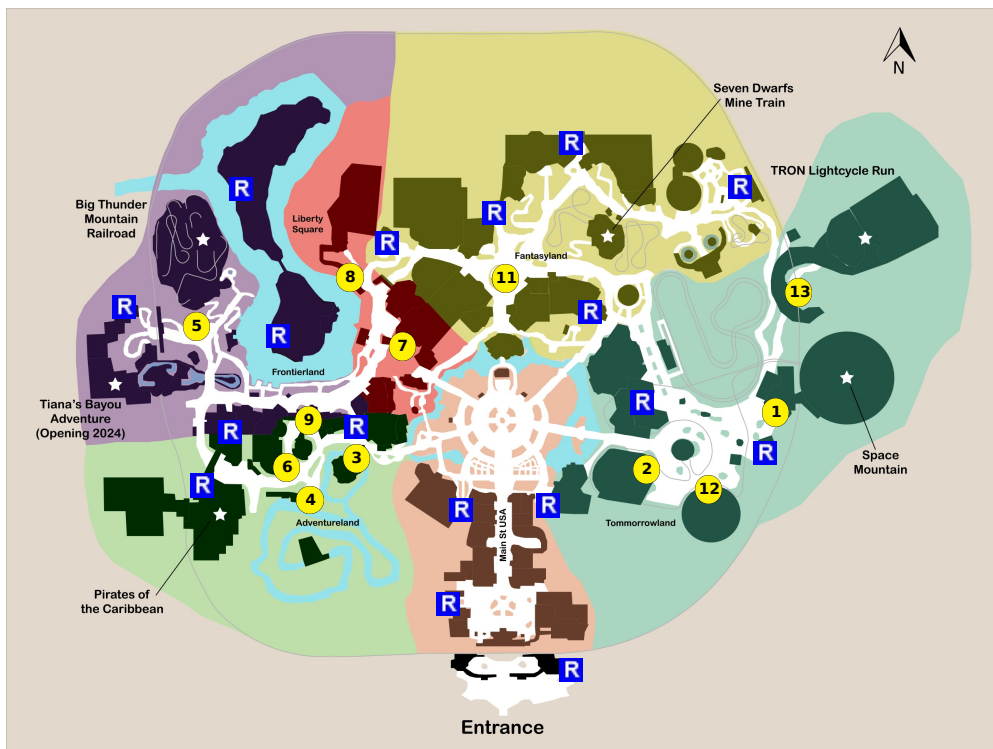

To plan your own vacation with tools like:

- Expert-created computer-optimized **premium plans** to save up to 4 hours in line per day
- **Crowd Calendar** to pick which days to visit which parks
- **Ticket Calculator** to find the cheapest authentic tickets for Walt Disney World
- **Hotel Room Views** so you can choose the best room on WDW property for your money

and lots more, subscribe at <https://touringplans.com/join>.

PARK
Magic Kingdom

A Premium Touring Plan from TouringPlans.com
Viewed on March 24, 2025

PLAN SUMMARY

From the Unofficial Guide book. This plan takes advantage of early-morning touring. Each day, you should complete the structured part of the plan by about 4 p.m. This leaves plenty of time for live entertainment. If the park is open late (after 8 p.m.), consider returning to your hotel at mid-day for a swim and a nap. Eat an early dinner outside Walt Disney World and return refreshed to enjoy the park's nighttime festivities. Attractions include the new Seven Dwarfs Mine Train, Under the Sea: Journey of the Little Mermaid, and more, plus classics like Space Mountain, and Peter Pan's Flight.

Your Plan Steps

STEP

1) Space Mountain

2) Buzz Lightyear's Space Ranger Spin

3) Swiss Family Treehouse

Notes: *Explore the Swiss Family Treehouse.*

4) Jungle Cruise

5) Big Thunder Mountain Railroad

10) Rest

**** Staying inside the park**

Notes: *Eat a late lunch*

11) Prince Charming Regal Carrousel

12) Walt Disney's Carousel of Progress

Notes: *See The Carousel of Progress.*

13) TRON Lightcycle / Run

Notes: *Get a Virtual Queue or Individual Lightning Lane reservation for TRON as soon as they're available.*