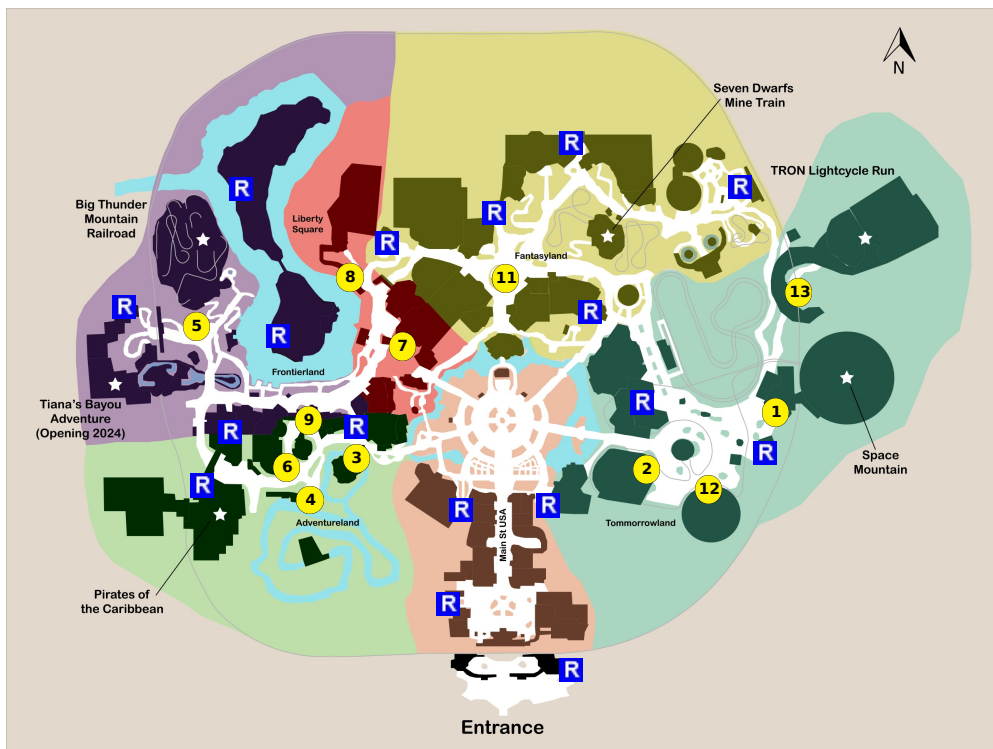

To plan your own vacation with tools like:

- Expert-created computer-optimized **premium plans** to save up to 4 hours in line per day
- **Crowd Calendar** to pick which days to visit which parks
- **Ticket Calculator** to find the cheapest authentic tickets for Walt Disney World
- **Hotel Room Views** so you can choose the best room on WDW property for your money

and lots more, subscribe at <https://touringplans.com/join>.

PARK
Magic Kingdom

A Premium Touring Plan from TouringPlans.com
Viewed on April 26, 2024

PLAN SUMMARY

From the Unofficial Guide book. This plan takes advantage of early-morning touring. Each day, you should complete the structured part of the plan by about 4 p.m. This leaves plenty of time for live entertainment. If the park is open late (after 8 p.m.), consider returning to your hotel at mid-day for a swim and a nap. Eat an early dinner outside Walt Disney World and return refreshed to enjoy the park's nighttime festivities. Attractions include the new Seven Dwarfs Mine Train, Under the Sea: Journey of the Little Mermaid, and more, plus classics like Space Mountain, and Peter Pan's Flight.

Your Plan Steps

STEP

1) Space Mountain

2) Buzz Lightyear's Space Ranger Spin

3) Swiss Family Treehouse

Notes: *Explore the Swiss Family Treehouse.*

4) Jungle Cruise

5) Big Thunder Mountain Railroad

10) Rest

**** Staying inside the park**

Notes: *Eat a late lunch*

11) Prince Charming Regal Carrousel

12) Walt Disney's Carousel of Progress

Notes: *See The Carousel of Progress.*

13) TRON Lightcycle / Run

Notes: *Get a Virtual Queue or Individual Lightning Lane reservation for TRON as soon as they're available.*