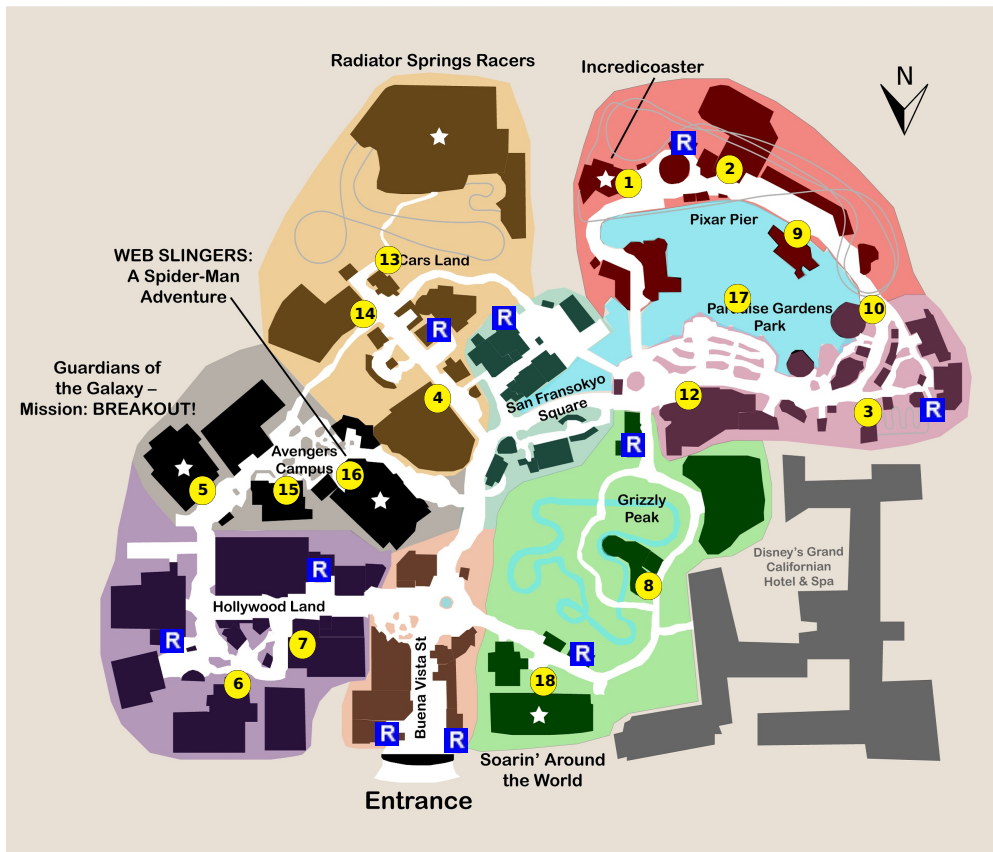

and lots more, subscribe at <https://touringplans.com/join>.

PARK
Disney California
Adventure Park

Starts at Main
Entrance

A Premium Touring Plan from
TouringPlans.com
Viewed on April 23, 2024

PLAN SUMMARY

Your Plan Steps

STEP

1) Incredicoaster

2) Toy Story Midway Mania!

3) Goofy's Sky School

4) Mater's Junkyard Jamboree

5) Guardians of the Galaxy - Mission: BREAKOUT!

6) Monsters, Inc. Mike & Sulley to the Rescue!

7) Mickey's PhilharMagic

8) Grizzly River Run

9) Pixar Pal-A-Round - Swinging

10) Silly Symphony Swings - Single

11) Rest

**** Staying inside the park**

Notes: *Eat lunch. You should be near Boardwalk Pizza & Pasta, Paradise Garden Grill, or Corndog Castle.*

12) The Little Mermaid ~ Ariel's Undersea Adventure

13) Radiator Springs Racers

Notes: *This part of the plan leaves ample time to wait in line for Radiator Springs Racers. If you don't feel like waiting, consider using the single rider line to save time.*