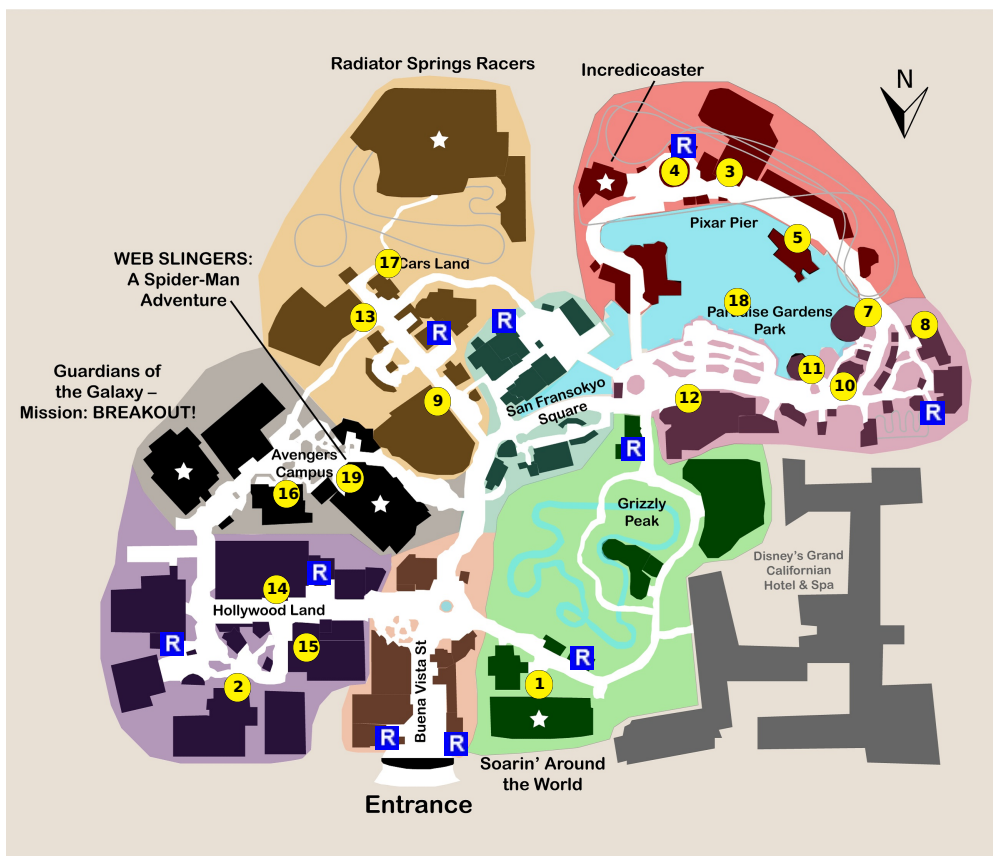

and lots more, subscribe at <https://touringplans.com/join>.

PARK
Disney California
Adventure Park

Starts at Main
Entrance

A Premium Touring Plan from
TouringPlans.com
Viewed on April 26, 2024

PLAN SUMMARY

This touring plan is for parents with children 40" tall and smaller. If the plan calls for you to experience an attraction that does not interest you, simply skip it and proceed with the plan. If you have kids who aren't eligible to ride, try switching off.

7) Silly Symphony Swings - Tandem

8) Boardwalk Pizza & Pasta

9) Mater's Junkyard Jamboree

10) Jumpin' Jellyfish

11) Golden Zephyr

12) The Little Mermaid ~ Ariel's Undersea Adventure

13) Luigi's Rollickin' Roadsters

15) Mickey's PhilharMagic

16) Pym Test Kitchen

17) Radiator Springs Racers

18) World of Color

Showtimes: 9:00pm, 10:30pm

19) WEB SLINGERS: A Spider-Man Adventure