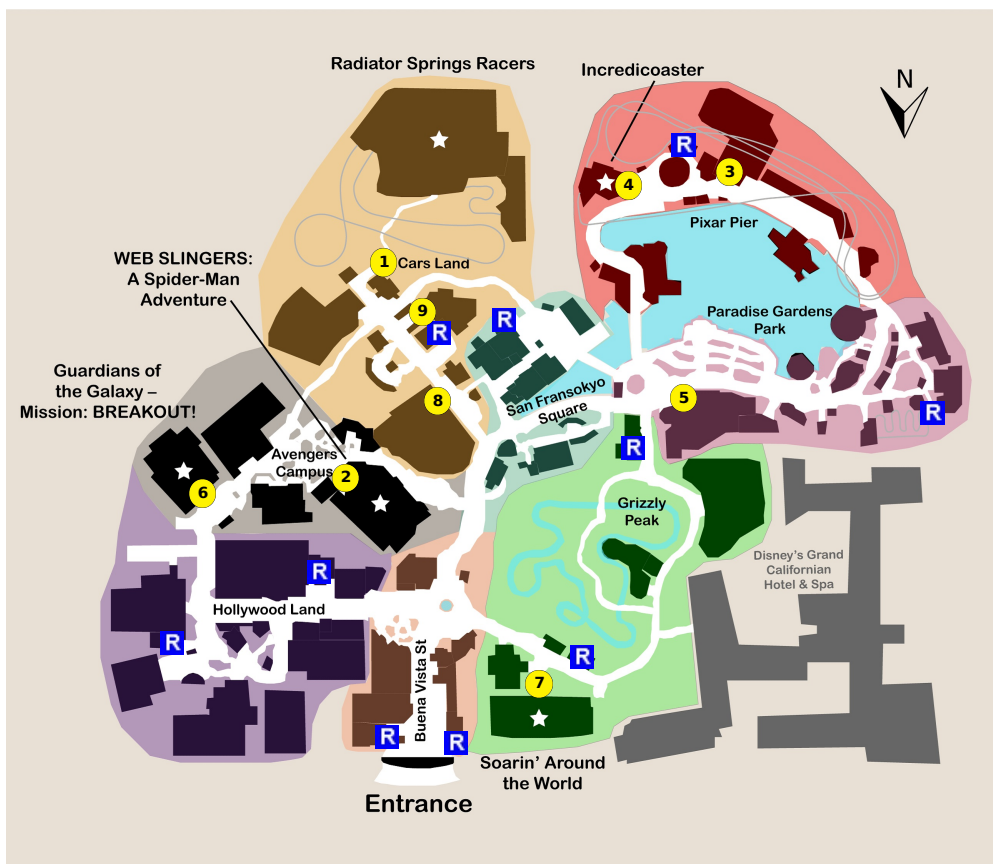

and lots more, subscribe at <https://touringplans.com/join>.

**PARK**  
Disney California  
Adventure Park

Starts at Main  
Entrance

**A Premium Touring Plan from  
TouringPlans.com**  
*Viewed on November 14,  
2024*

### **PLAN SUMMARY**

This plan is for groups who wish to visit both Disneyland and Disney California Adventure in one day. Most of the major/must see attractions are included for each park. The plan starts you off in DCA with Radiator Springs Racers, switching over to Disneyland in the afternoon, and finishing the night with Disneylands fireworks spectacular. Currently Disneyland Resort requires visitors to wait until 11:00 AM to park hop. On busier days some attractions, especially headliners, may need to be skipped. Warning: The one-day, two-parks plan is intense and requires a lot of walking.

### **PLAN SUMMARY**

This is Part 1 of a 1-day plan. See Part 2 at Disneyland.

7) Soarin' Around the World

8) Mater's Junkyard Jamboree

9) Flo's V8 Cafe

*Notes: Eat lunch at Flo's V8 Cafe in Cars Land.*

10) Park hop to Disneyland

**\*\* Leaving the park**

*Notes: Leave DCA and park hop to Disneyland.*