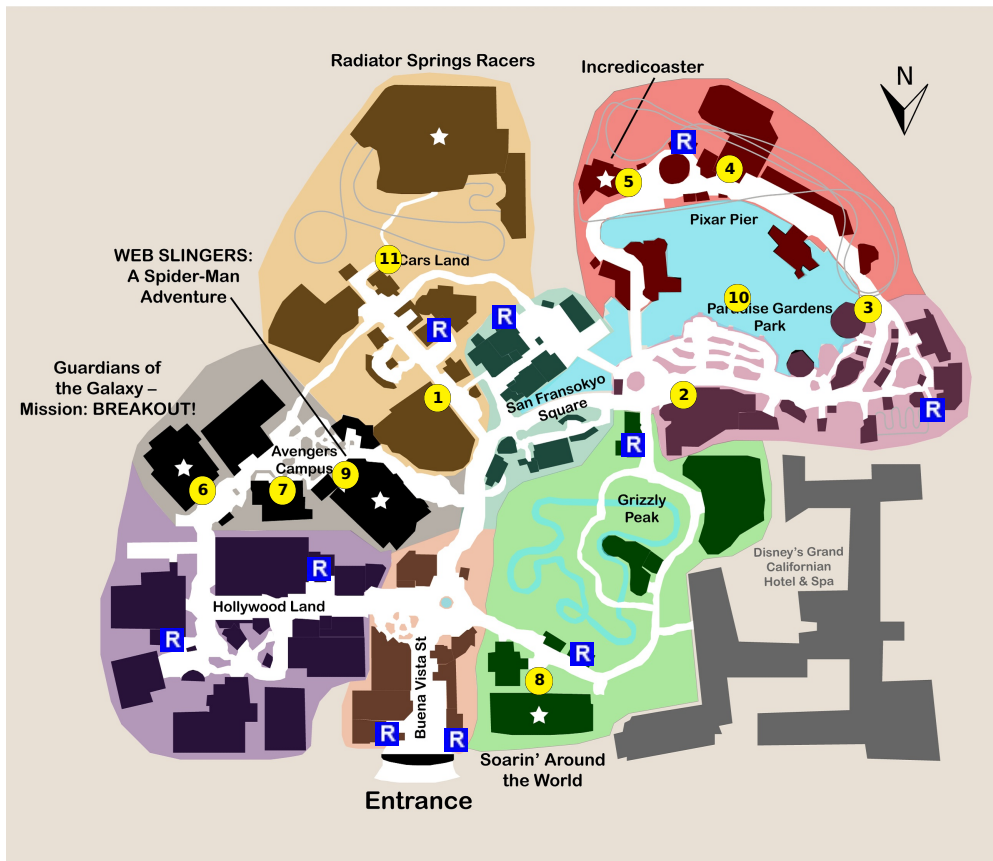

and lots more, subscribe at <https://touringplans.com/join>.

PARK
Disney California
Adventure Park

Starts at Main
Entrance

**A Premium Touring Plan from
TouringPlans.com**
Viewed on April 28, 2024

PLAN SUMMARY

This plan is for groups who wish to visit both Disneyland and Disney California Adventure in one day. Most of the major/must see attractions are included for each park. The plan starts you off in Disneyland with Space Mountain and Matterhorn. Arriving to the park early to rope drop is critical to completing this plan. The plan hops over to DCA after lunch. Warning: The one-day, two-parks plan is intense and requires a lot of walking. On busier days some attractions, especially headliners, may need to be skipped. Warning: The one-day, two-parks plan is intense and requires a lot of walking. Use the Disneyland app to obtain a virtual queue spot for World of Color at 12:00 pm sharp.

PLAN SUMMARY

This is Part 2 of a 1-day plan. See Part 1 at Disneyland.

Your Plan Steps

STEP

1) Mater's Junkyard Jamboree

2) The Little Mermaid ~ Ariel's Undersea Adventure

3) Silly Symphony Swings - Single

4) Toy Story Midway Mania!

10) World of Color

Showtimes: 9:00pm, 10:15pm

11) Radiator Springs Racers