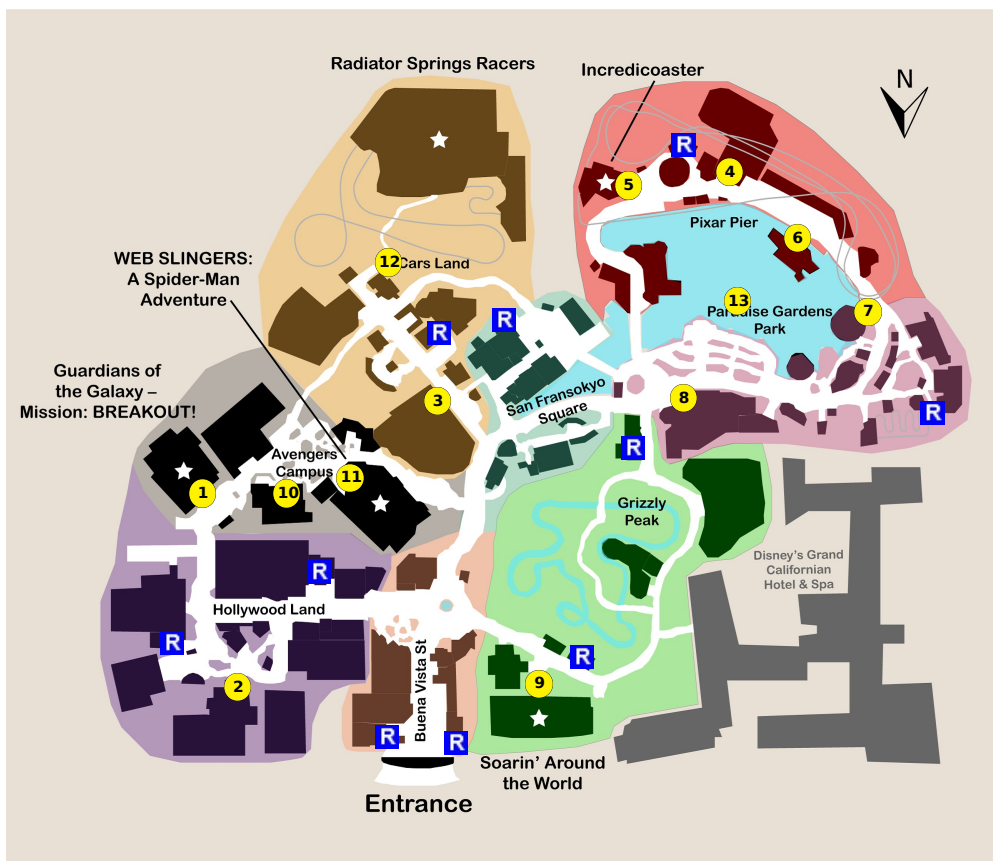

and lots more, subscribe at <https://touringplans.com/join>.

PARK
Disney California
Adventure Park

Starts at Main
Entrance

**A Premium Touring Plan from
TouringPlans.com**
*Viewed on February 25,
2024*

PLAN SUMMARY

This plan is for groups who wish to visit both Disneyland and Disney California Adventure in one day. Most of the major/must see attractions are included for each park. The plan starts you off in Disneyland with Rise of the Resistance, switching over to DCA in the afternoon. Currently Disneyland Resort requires visitors to wait until 1:00 PM to park hop. On busier days some attractions, especially headliners, may need to be skipped. Warning: The one-day, two-parks plan is intense and requires a lot of walking. Use the Disneyland app to obtain a virtual queue spot for World of Color at 12:00 pm sharp.

PLAN SUMMARY

This is Part 2 of a 1-day plan. See Part 1 at Disneyland.

Your Plan Steps

STEP

1) Guardians of the Galaxy - Mission: BREAKOUT!

2) Monsters, Inc. Mike & Sulley to the Rescue!

3) Mater's Junkyard Jamboree

11) WEB SLINGERS: A Spider-Man Adventure

12) Radiator Springs Racers

13) World of Color - One

Showtimes: 9:00pm, 10:15pm