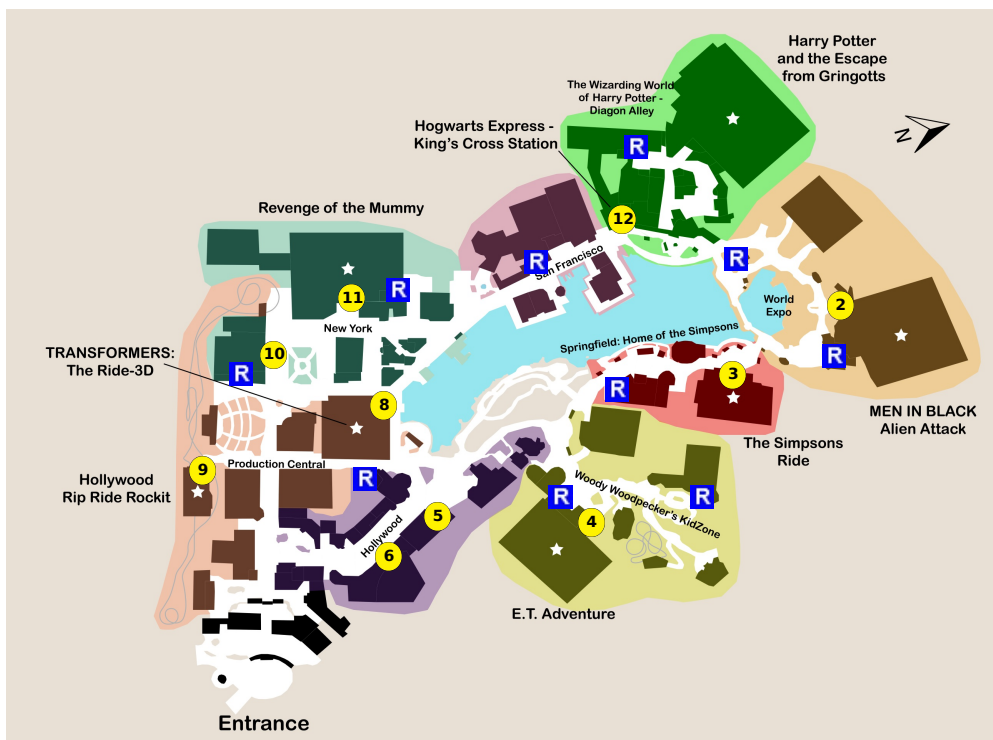

and lots more, subscribe at <https://touringplans.com/join>.

PARK
Universal Studios Florida Starts at Hogwarts Express Arrival

A Premium Touring Plan from TouringPlans.com
Viewed on March 4, 2024

PLAN SUMMARY

This is part 2 of the Universal Orlando Highlights 1-Day/2-Park plan starting in Islands of Adventure. Two touring plans comprise this plan: This plan and Part 1 at IOA

PLAN SUMMARY

Purchase your admission in advance and arrive at the Universal Studios Florida 90-120 minutes before official park opening. Check if any rides or shows are closed, and adjust touring plan. Select "Hogwarts Express Arrival" only if entering The Wizarding World before Early Entry officially begins; otherwise select "Main Entrance." Check vltest.universalorlando.com for Virtual Line reservations for Hagrid's Magical Creatures Motorbike Adventure starting at official park opening; if available, deviate from this plan when it's your turn and return to it after your ride. Alternative Plan (if eligible for Early Park Admission at IOA only): Arrive at IOA 90-120 minutes before official opening. Ride Hagrid's Motorbike Adventure, Forbidden Journey, and Flight of the Hippogriff at IOA when early entry begins, then ride the first Hogwarts Express of the morning to USF and follow this plan. Two plans comprise the "Universal Orlando Highlights One-Day/Two-Park Plan (Starting in IOA) WITH Early Entry": This Plan (Part 2 at USF) Part 1 (at IOA)

Your Plan Steps

STEP

1) Hogwarts Express - Return Trip to King's Cross

2) MEN IN BLACK Alien Attack

3) The Simpsons Ride

4) E.T. Adventure

5) Universal Orlando's Horror Make-Up Show

Showtimes: 10:00am, 10:45am, 11:30am, 12:30pm, 1:45pm, 2:30pm, 3:15pm, 4:00pm

7) Illumination's Villain-Con Minion Blast

8) Transformers: The Ride-3D

9) Hollywood Rip Ride Rockit

10) Race Through New York Starring Jimmy Fallon

11) Revenge of the Mummy

12) Hogwarts Express - King's Cross Station