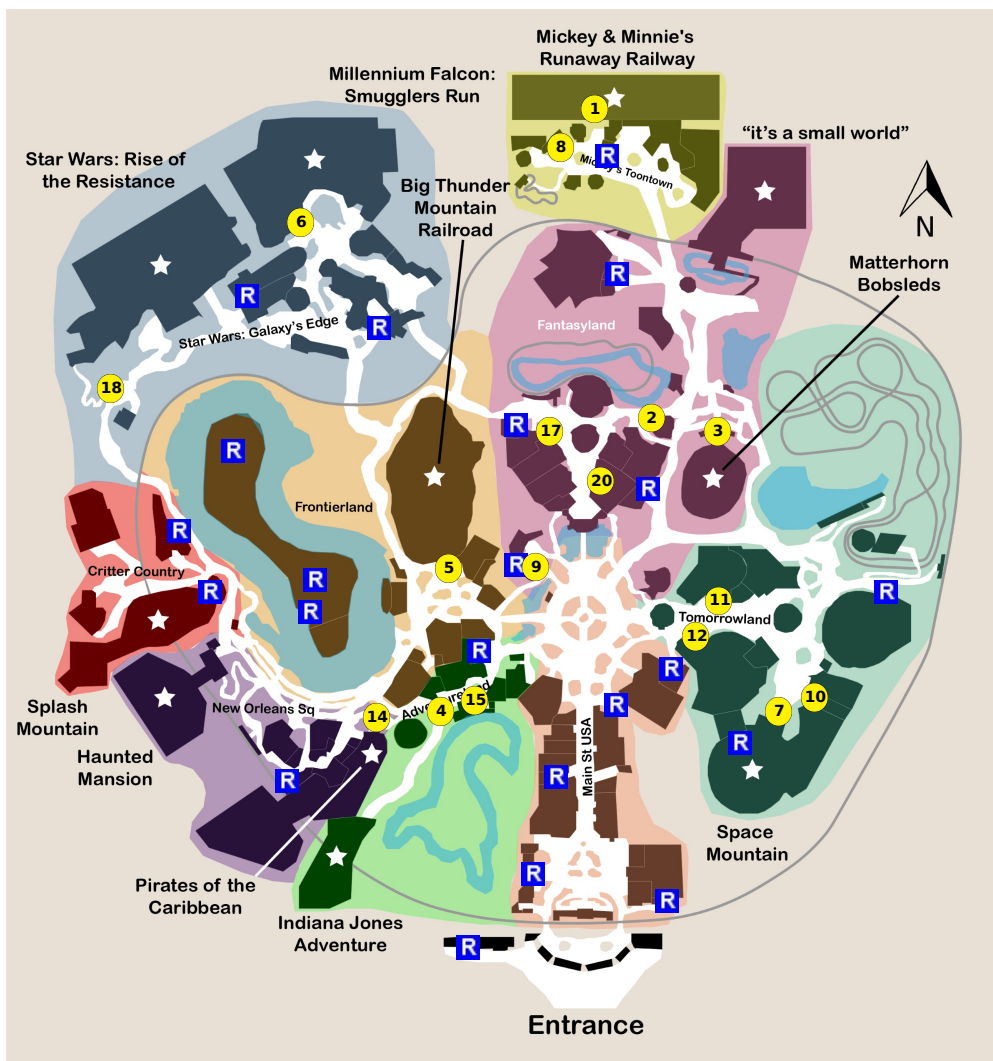

and lots more, subscribe at <https://touringplans.com/join>.

PARK
Disneyland
Park

Starts at Main
Entrance

**A Premium Touring Plan from
TouringPlans.com**
Viewed on April 29, 2024

PLAN SUMMARY

A one-day plan for parents with children ages 8 to 12. It includes every popular attraction with this age group, and sets aside ample time for lunch and dinner.

Your Plan Steps

STEP

1) Mickey & Minnie's Runaway Railway

2) Mad Tea Party

3) Matterhorn Bobsleds

4) Indiana Jones Adventure

5) Big Thunder Mountain Railroad

6) Millennium Falcon: Smugglers Run

13) "Magic Happens" Parade

Showtimes:

Notes: Watch the Magic Happens parade. If Magic Happens isn't running, watch any other seasonal parade or show of your choice.

14) Pirates of the Caribbean

15) Jungle Cruise

16) Adventureland Treehouse inspired by Walt Disney's Swiss Family Robinson

17) Red Rose Tavern

18) Star Wars: Rise of the Resistance

Notes: Ride Star Wars: Rise of the Resistance before it closes at 9:00 PM (check with cast members in case it closes early during your visit).