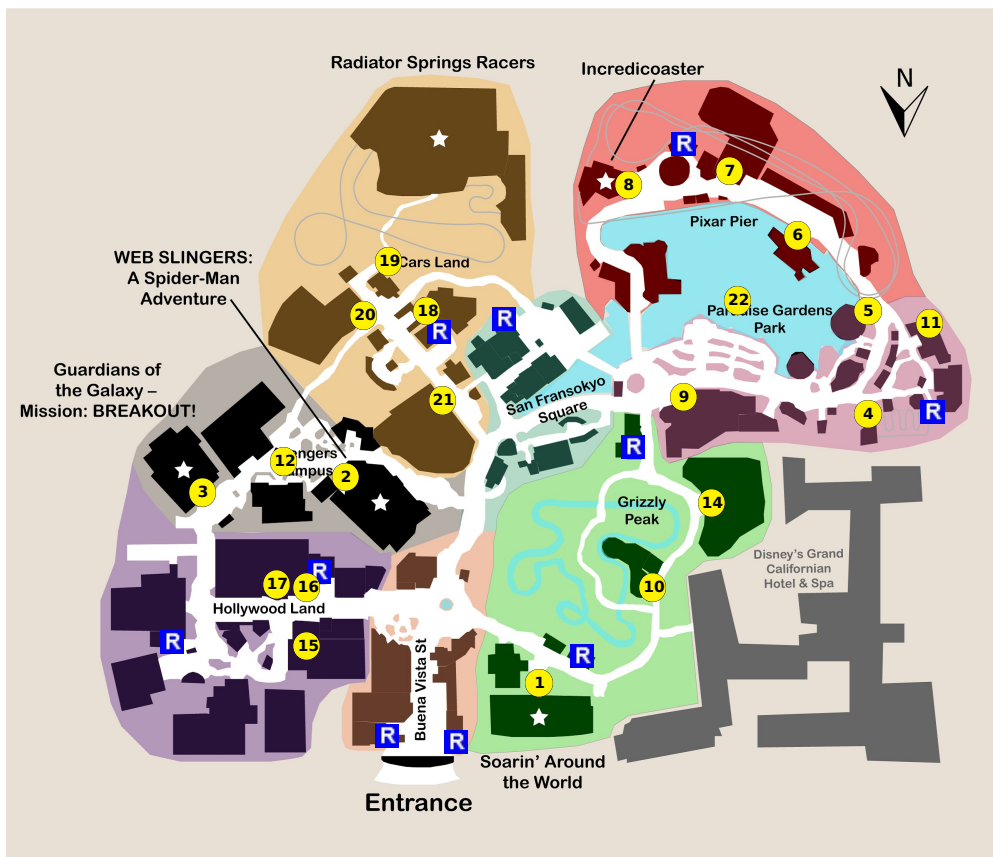

and lots more, subscribe at <https://touringplans.com/join>.

PARK
Disney California
Adventure Park

Starts at Main
Entrance

A Premium Touring Plan from
TouringPlans.com
Viewed on April 28, 2024

PLAN SUMMARY

A one-day plan for parents with children ages 8 to 12. It includes every popular attraction with this age group, and sets aside ample time for lunch and dinner.

Your Plan Steps

STEP

1) Soarin' Around the World

9) The Little Mermaid ~ Ariel's Undersea Adventure

10) Grizzly River Run

11) Boardwalk Pizza & Pasta

12) The Amazing Spider-Man!

Showtimes: 10:00am, 10:40am, 11:10am, 11:35am, 12:15pm, 2:15pm, 2:45pm, 3:25pm, 4:05pm

18) Flo's V8 Cafe

19) Radiator Springs Racers

20) Luigi's Rollickin' Roadsters

21) Mater's Junkyard Jamboree

22) World of Color

Showtimes: 9:00pm, 10:15pm