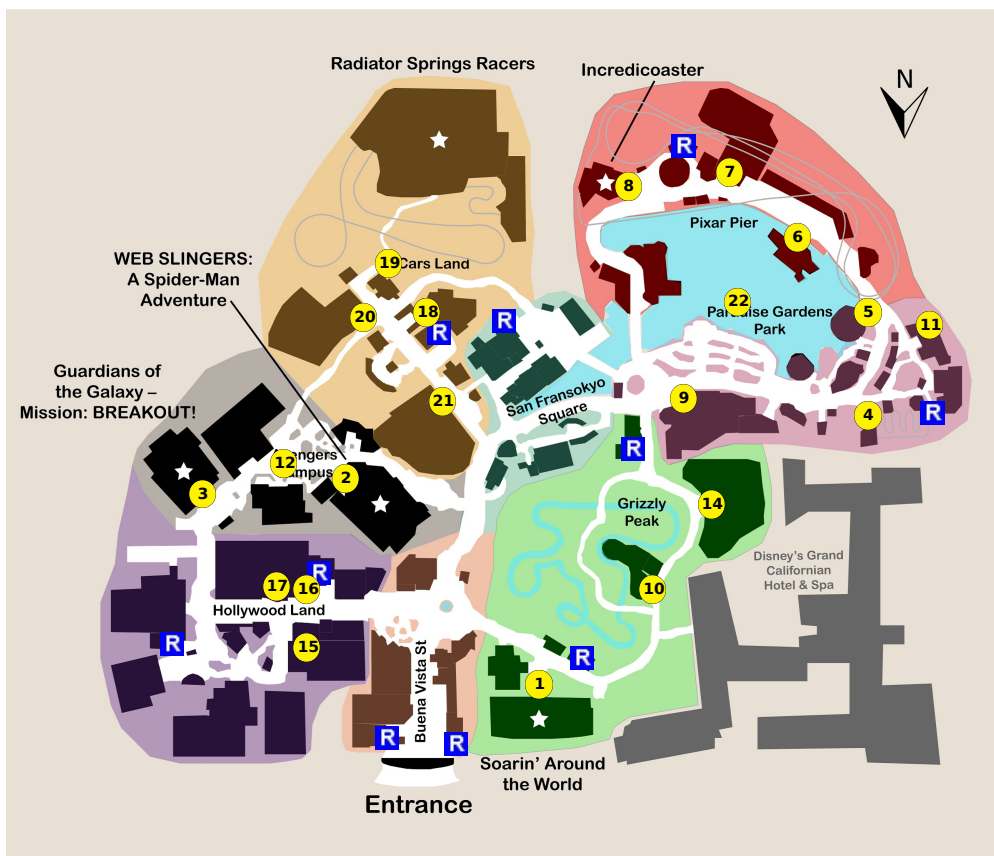

and lots more, subscribe at <https://touringplans.com/join>.

PARK
Disney California
Adventure Park

Starts at Main
Entrance

A Premium Touring Plan from
TouringPlans.com
Viewed on September 20,
2024

PLAN SUMMARY

A one-day plan for parents with children ages 8 to 12. It includes every popular attraction with this age group, and sets aside ample time for lunch and dinner.

Your Plan Steps

STEP

1) Soarin' Around the World

9) The Little Mermaid ~ Ariel's Undersea Adventure

10) Grizzly River Run

11) Boardwalk Pizza & Pasta

12) The Amazing Spider-Man!

Showtimes: 9:50am, 10:40am, 11:10am, 11:45am, 12:15pm, 2:15pm, 2:50pm, 3:20pm, 3:55pm

18) Flo's V8 Cafe

19) Radiator Springs Racers

20) Luigi's Rollickin' Roadsters

21) Mater's Junkyard Jamboree

22) World of Color

Showtimes: 9:00pm, 10:15pm