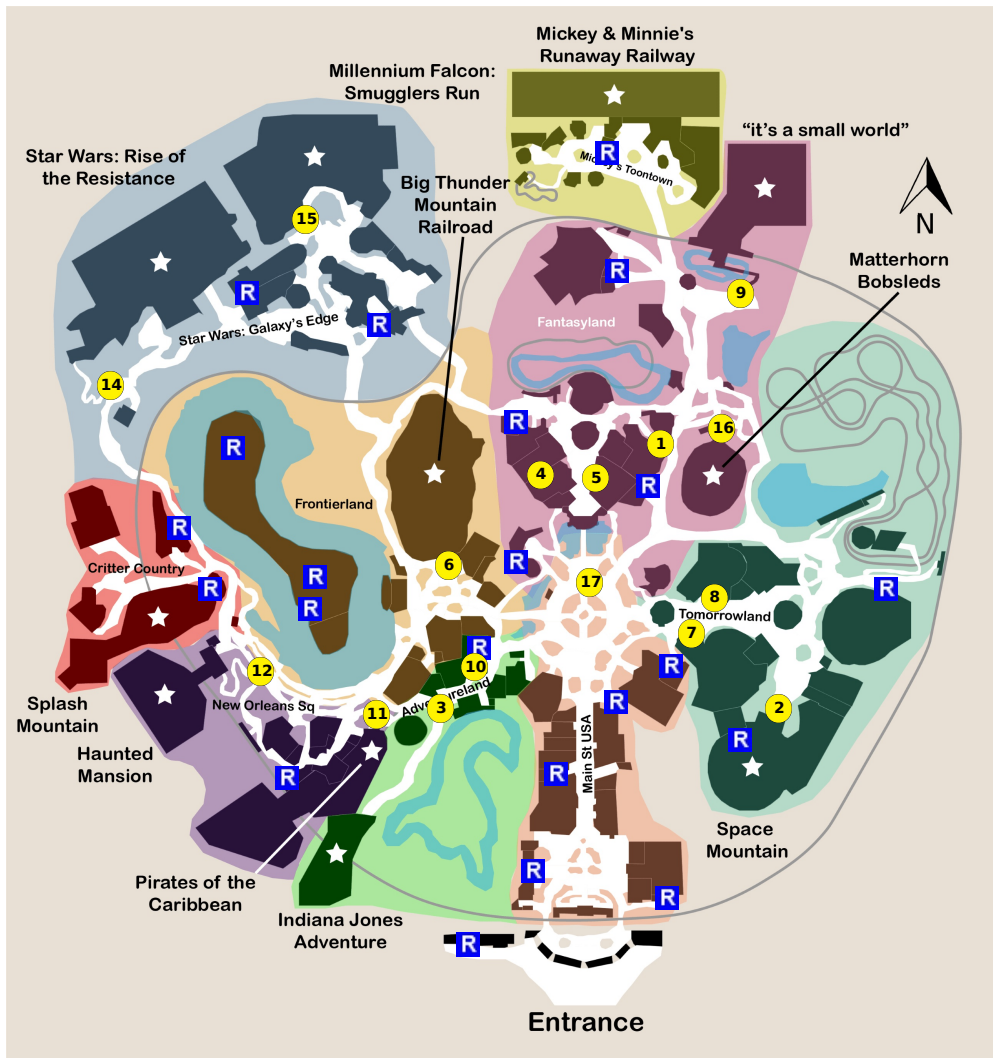

and lots more, subscribe at <https://touringplans.com/join>.

PARK
Disneyland
Park

Starts at Main
Entrance

**A Premium Touring Plan from
TouringPlans.com**
Viewed on April 28, 2024

PLAN SUMMARY

For those who want to sleep in and arrive late but still wish to see as much as possible.

Your Plan Steps

STEP

1) Alice in Wonderland

2) Space Mountain

Notes: Ride Space Mountain

3) Indiana Jones Adventure

Notes: Go to Adventureland and ride Indiana Jones Adventure

4) Snow White's Enchanted Wish

5) Peter Pan's Flight

6) Big Thunder Mountain Railroad

Notes: Enter Frontierland and ride Big Thunder Mountain Railroad

7) Star Tours: The Adventures Continue

Notes: Return to Tomorrowland and ride Star Tours

8) Buzz Lightyear Astro Blasters

9) "it's a small world"

10) Jungle Cruise

11) Pirates of the Caribbean

12) Haunted Mansion

13) Tiana's Palace

14) Star Wars: Rise of the Resistance

Notes: *Decide if your party wants to wait for Star Wars: Rise of the Resistance. If the wait is too long, head to Mickey & Minnie's Runaway Railway. Note: Rise of the Resistance usually closes long before the park closes.*