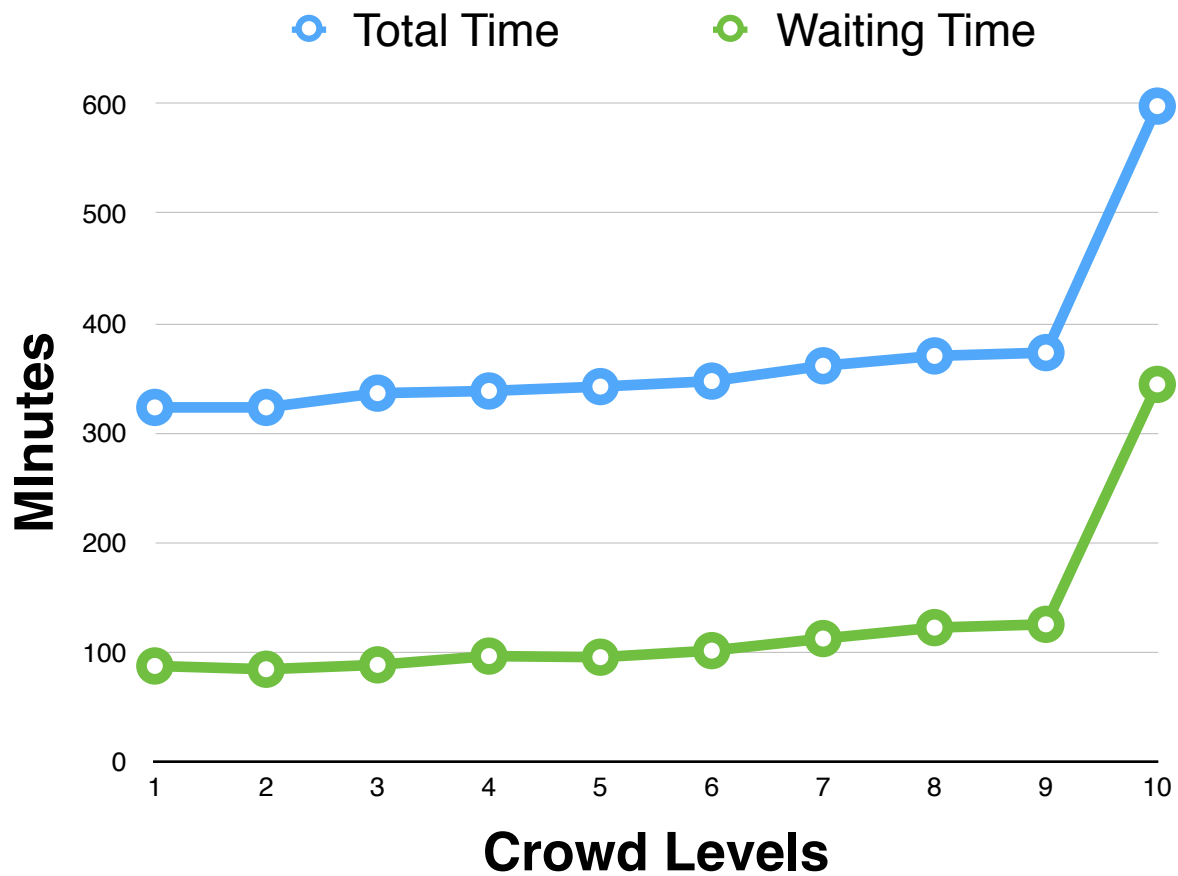

## Magic Kingdom One Day Touring Plan with Small Children

| Crowd Level | Date     | Hours       | Time to Finish (mins) | Time Waiting (mins) | Time Walking |
|-------------|----------|-------------|-----------------------|---------------------|--------------|
| 1           | 1-13-16  | 9AM to 8PM  | 323                   | 87                  | 52           |
| 2           | 1-27-16  | 9AM to 8PM  | 323                   | 84                  | 55           |
| 3           | 1-29-16  | 9AM to 9PM  | 336                   | 88                  | 64           |
| 4           | 2-1-16   | 9AM to 10PM | 338                   | 96                  | 58           |
| 5           | 1-31-16  | 9AM to 10PM | 342                   | 95                  | 63           |
| 6           | 2-5-16   | 9AM to 11PM | 347                   | 101                 | 62           |
| 7           | 1-15-16  | 9AM to 12AM | 361                   | 112                 | 65           |
| 8           | 1-18-16  | 9AM to 11PM | 370                   | 122                 | 64           |
| 9           | 1-17-16  | 9AM to 1AM  | 373                   | 125                 | 64           |
| 10          | 12-27-15 | 9AM to 11PM | 598                   | 344                 | 70           |