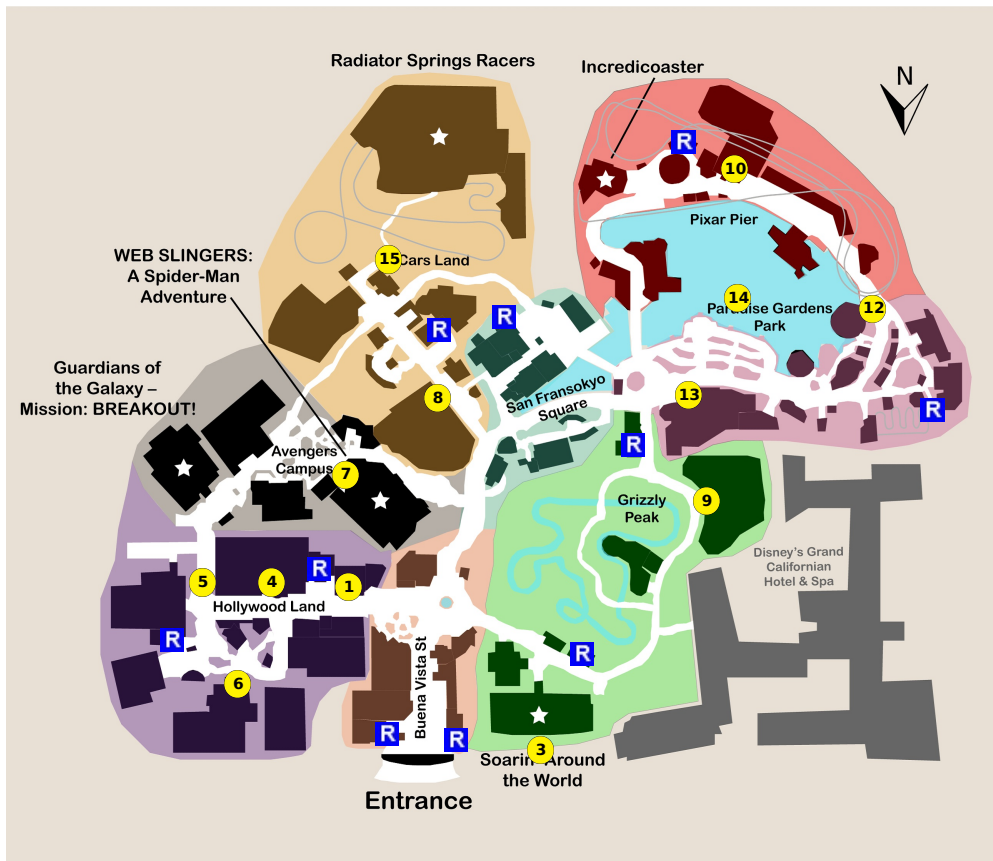

and lots more, subscribe at <https://touringplans.com/join>.

PARK
Disney California
Adventure Park

Starts at Main
Entrance

**A Premium Touring Plan from
TouringPlans.com**
Viewed on May 6, 2024

PLAN SUMMARY

This touring plan is for parents with children 40" tall and smaller that plan to arrive around 11 AM. If the plan calls for you to experience an attraction that does not interest you, simply skip it and proceed with the plan. If you have kids who aren't eligible to ride, try switching off. this touring plan includes most of the amusement park rides on Paradise Gardens Park and Pixar Pier. If you're short on time or wish to allocate more of the day to DCA's theatrical attractions, forgo a few of the slow-loading rides.

Your Plan Steps

STEP

1) Disney Junior Dance Party!

Showtimes: 11:15am, 12:15pm, 2:00pm, 3:00pm, 4:00pm

2) Rest

**** Staying inside the park**

Notes: Eat lunch. Obtain a World of Color virtual queue spot in the official Disneyland app at 12:00 PM.

3) Soarin' Around the World

4) Turtle Talk with Crush

Showtimes: 8:30am, 9:30am, 10:30am, 11:30am, 12:30pm, 1:30pm, 2:30pm, 3:30pm, 4:30pm, 5:30pm, 6:30pm, 7:30pm, 8:30pm, 9:30pm

5) Animation Academy

Showtimes: 9:00am, 9:30am, 10:00am, 10:30am, 11:00am, 11:30am, 12:00pm, 12:30pm, 1:00pm, 1:30pm, 2:00pm, 2:30pm, 3:00pm, 3:30pm, 4:00pm, 4:30pm, 5:00pm, 5:30pm, 6:00pm, 6:30pm, 7:00pm, 7:30pm, 8:00pm, 8:30pm, 9:00pm, 9:30pm