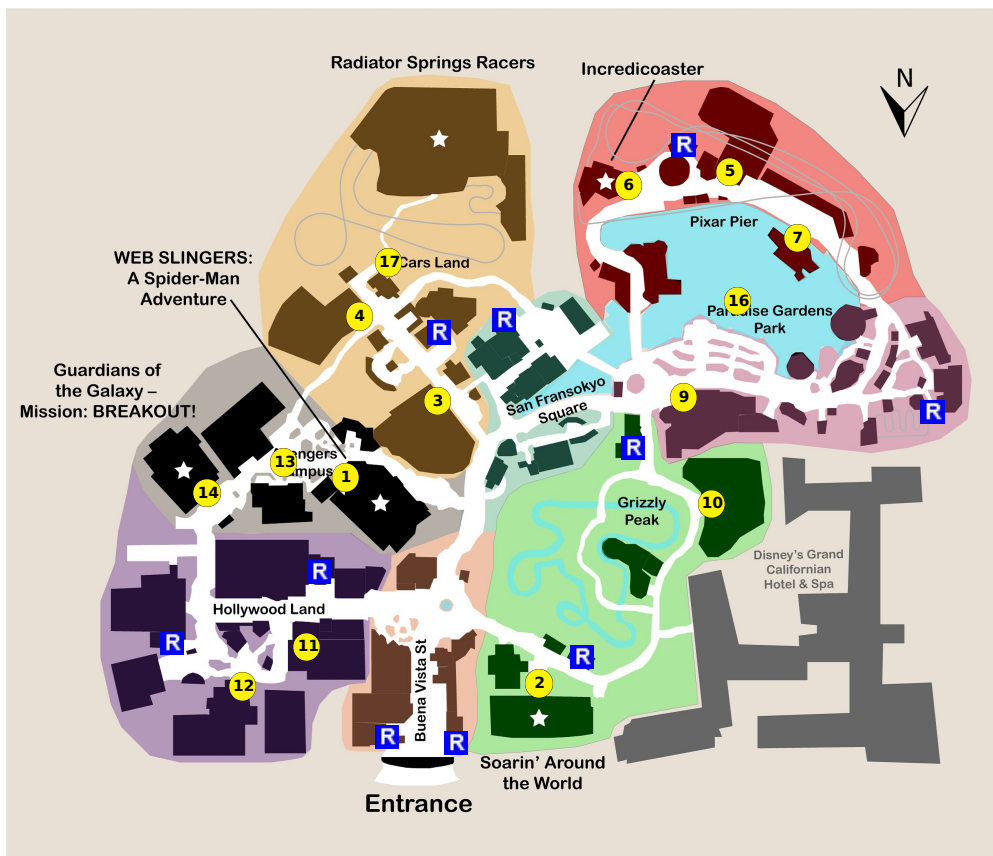

and lots more, subscribe at <https://touringplans.com/join>.

PARK
Disney California
Adventure Park

Starts at Main
Entrance

A Premium Touring Plan from
TouringPlans.com
Viewed on April 26, 2024

PLAN SUMMARY

This plan is designed for families that include adults, teens, small children, and seniors. It includes the best family attractions in Disney California Adventure like Soarin' Around the World, Radiator Springs Racers and more.

Your Plan Steps

STEP

1) WEB SLINGERS: A Spider-Man Adventure

2) Soarin' Around the World

3) Mater's Junkyard Jamboree

4) Luigi's Rollickin' Roadsters

5) Toy Story Midway Mania!

6) Incredicoaster

13) The Amazing Spider-Man!

Showtimes: 2:20pm, 2:50pm, 3:30pm, 4:10pm

14) Guardians of the Galaxy - Mission: BREAKOUT!

15) Eat dinner

**** Staying inside the park**

16) World of Color

Showtimes: 8:30pm, 9:45pm