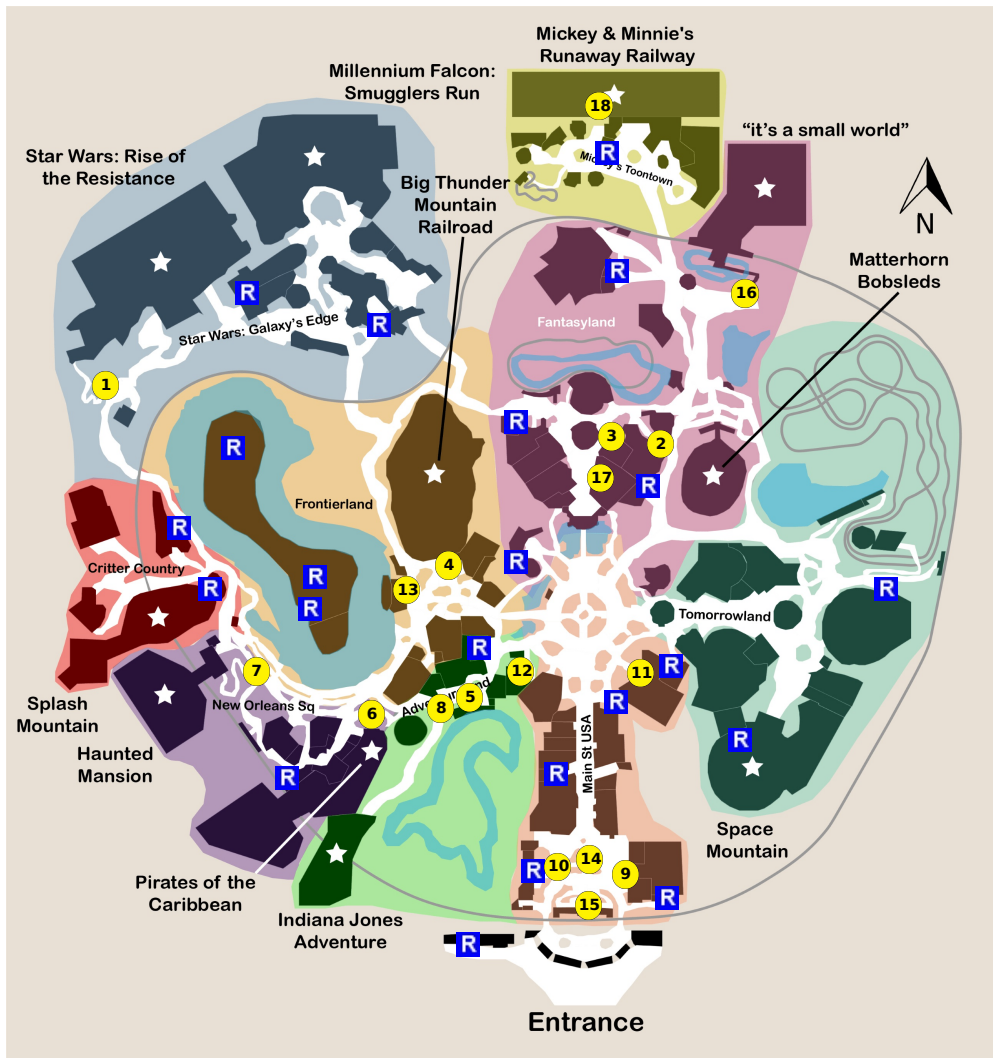

and lots more, subscribe at <https://touringplans.com/join>.

PARK
Disneyland
Park

Starts at Main
Entrance

**A Premium Touring Plan from
TouringPlans.com**
Viewed on May 6, 2024

PLAN SUMMARY

A one-day, comprehensive touring plan of the Disneyland that includes the most popular attractions as determined by seniors in the TouringPlans.com surveys.

PLAN SUMMARY

Each attraction in the touring plan carries an Unofficial Guide rating of at least four stars (out of five). The emphasis is on shows and live performances, rather than thrill rides. Walking and backtracking is kept to a minimum.

Your Plan Steps

STEP

1) Star Wars: Rise of the Resistance

2) Alice in Wonderland

3) Mr. Toad's Wild Ride

4) Big Thunder Mountain Railroad

5) Jungle Cruise

6) Pirates of the Caribbean

15) Disneyland Railroad Main Street Station

Notes: *Ride the Disneyland Railroad from the Main Street Station, or any station you're closest to.*

16) "it's a small world"

17) Peter Pan's Flight

18) Mickey & Minnie's Runaway Railway