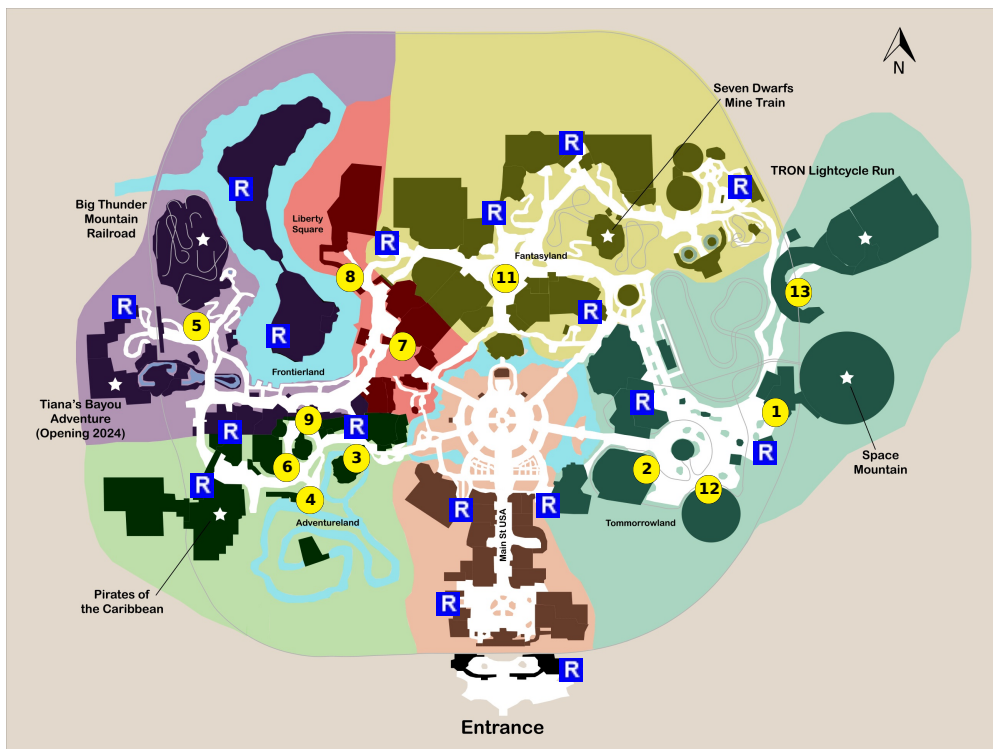

and lots more, subscribe at <https://touringplans.com/join>.

**PARK**  
Magic Kingdom

**A Premium Touring Plan from TouringPlans.com**  
*Viewed on April 26, 2024*

### PLAN SUMMARY

From the Unofficial Guide book. This plan takes advantage of early-morning touring. Each day, you should complete the structured part of the plan by about 4 p.m. This leaves plenty of time for live entertainment. If the park is open late (after 8 p.m.), consider returning to your hotel at mid-day for a swim and a nap. Eat an early dinner outside Walt Disney World and return refreshed to enjoy the park's nighttime festivities. Attractions include the new Seven Dwarfs Mine Train, Under the Sea: Journey of the Little Mermaid, and more, plus classics like Space Mountain, and Peter Pan's Flight.

## Your Plan Steps

**STEP**

**1) Space Mountain**

**2) Buzz Lightyear's Space Ranger Spin**

**3) Swiss Family Treehouse**

**Notes:** *Explore the Swiss Family Treehouse.*

**4) Jungle Cruise**

**5) Big Thunder Mountain Railroad**

**Notes:** *See the Country Bear Jamboree in Frontierland.*

**10) Rest**

**\*\* Staying inside the park**

**Notes:** *Eat a late lunch*

**11) Prince Charming Regal Carrousel**

**12) Walt Disney's Carousel of Progress**