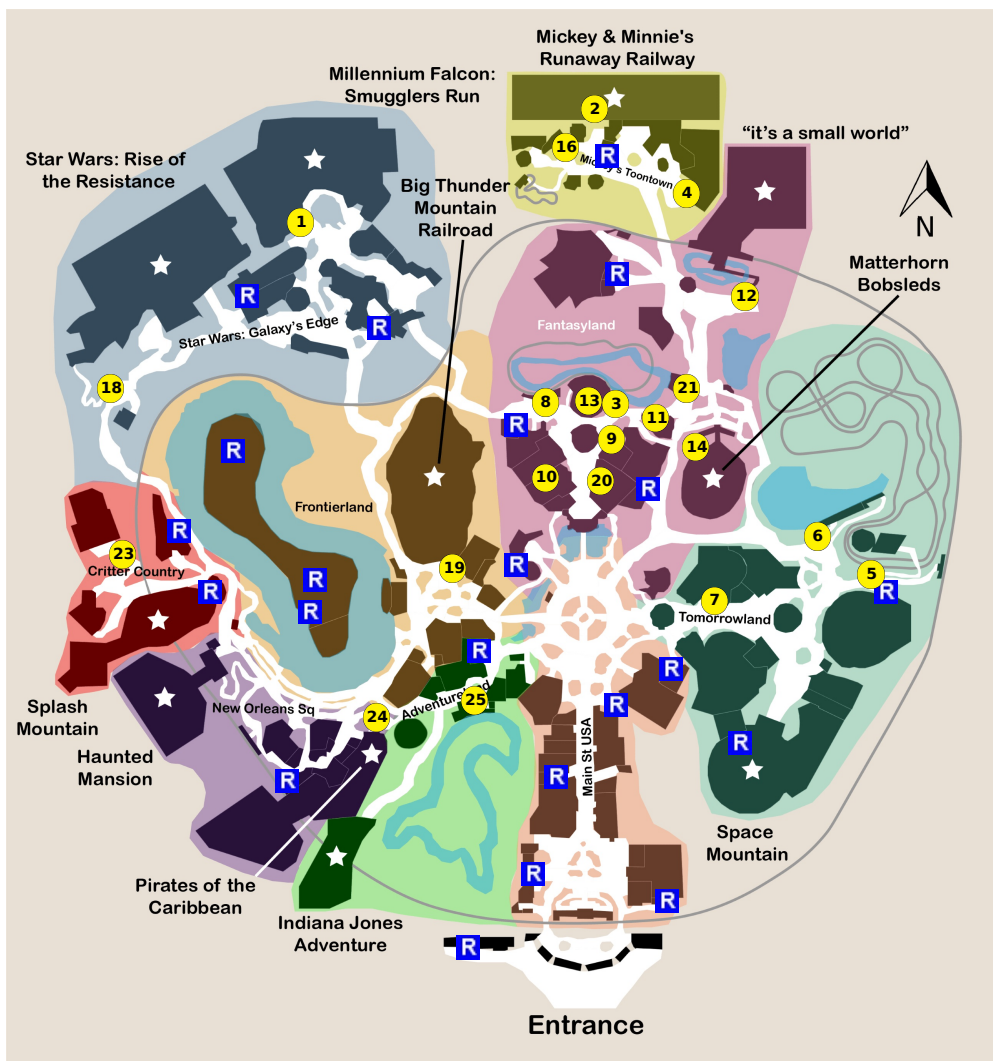

and lots more, subscribe at <https://touringplans.com/join>.

**PARK**  
Disneyland  
Park

Starts at Main  
Entrance

**A Premium Touring Plan from  
TouringPlans.com**  
*Viewed on April 27, 2024*

### **PLAN SUMMARY**

For Parents with children under age 7 who want to experience a good amount of rides. Assumes periodic stops for rest, restrooms, and refreshment. This plan hits most of the classic Disneyland "dark rides" like Peter Pan's Flight, Alice in Wonderland, and more.

### STEP

- |                                      |
|--------------------------------------|
| 1) Millennium Falcon: Smugglers Run  |
| 2) Mickey & Minnie's Runaway Railway |
| 3) Dumbo the Flying Elephant         |
| 4) Roger Rabbit's Car Toon Spin      |
| 5) Autopia                           |
| 6) Finding Nemo Submarine Voyage     |
| 7) Buzz Lightyear Astro Blasters     |
| 8) Casey Jr. Circus Train            |
| 9) Mr. Toad's Wild Ride              |
| 10) Snow White's Enchanted Wish      |
| 11) Mad Tea Party                    |
| 12) "it's a small world"             |
| 13) King Arthur Carrousel            |

**23) The Many Adventures of Winnie the Pooh**

**24) Pirates of the Caribbean**

**25) Jungle Cruise**