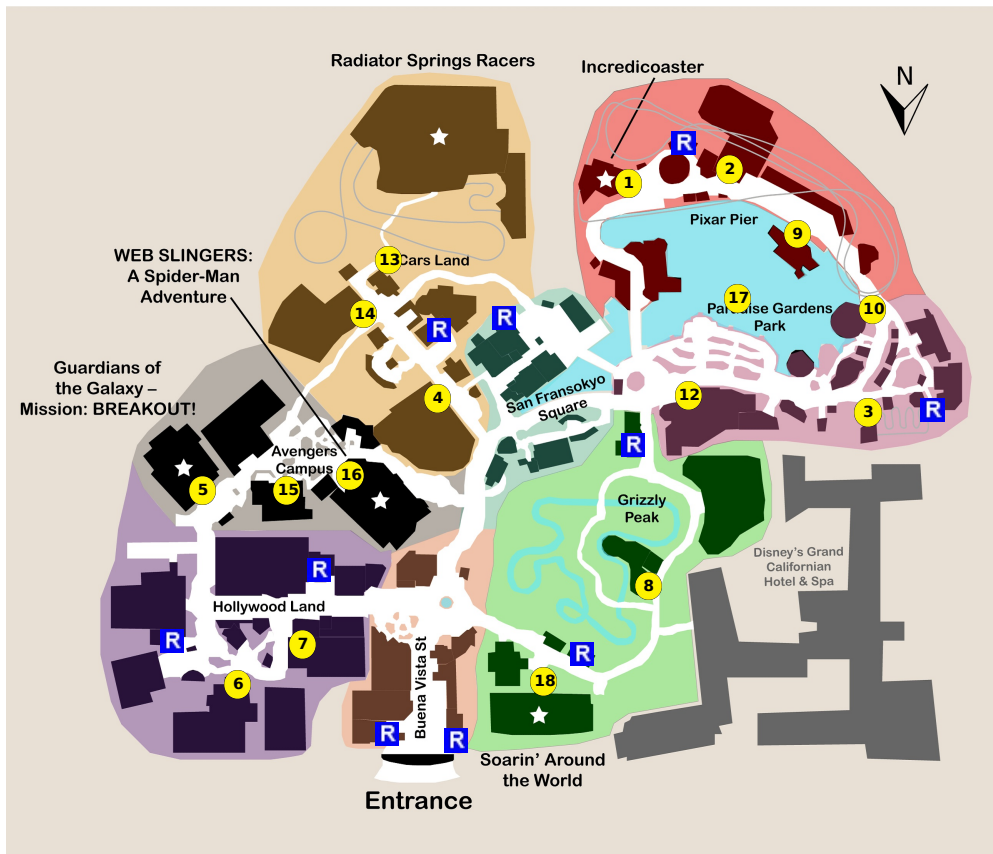

and lots more, subscribe at <https://touringplans.com/join>.

PARK
Disney California
Adventure Park

Starts at Main
Entrance

A Premium Touring Plan from
TouringPlans.com
Viewed on April 24, 2024

PLAN SUMMARY

Your Plan Steps

STEP

1) Incredicoaster

2) Toy Story Midway Mania!

3) Goofy's Sky School

4) Mater's Junkyard Jamboree

5) Guardians of the Galaxy - Mission: BREAKOUT!

6) Monsters, Inc. Mike & Sulley to the Rescue!

7) Mickey's PhilharMagic

8) Grizzly River Run

9) Pixar Pal-A-Round - Swinging

10) Silly Symphony Swings - Single

11) Rest

**** Staying inside the park**

Notes: *Eat lunch. You should be near Boardwalk Pizza & Pasta, Paradise Garden Grill, or Corndog Castle.*

12) The Little Mermaid ~ Ariel's Undersea Adventure

13) Radiator Springs Racers

Notes: *This part of the plan leaves ample time to wait in line for Radiator Springs Racers. If you don't feel like waiting, consider using the single rider line to save time.*