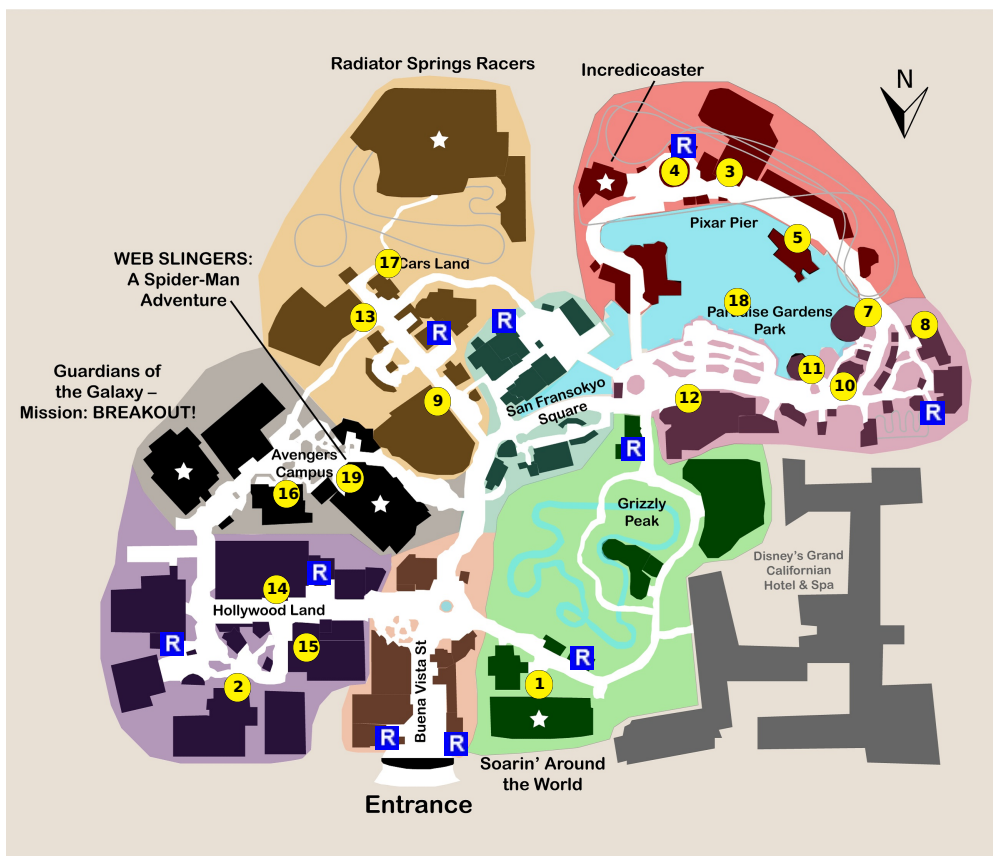

and lots more, subscribe at <https://touringplans.com/join>.

PARK
Disney California
Adventure Park

Starts at Main
Entrance

A Premium Touring Plan from
TouringPlans.com
Viewed on April 27, 2024

PLAN SUMMARY

This touring plan is for parents with children 40" tall and smaller. If the plan calls for you to experience an attraction that does not interest you, simply skip it and proceed with the plan. If you have kids who aren't eligible to ride, try switching off.

7) Silly Symphony Swings - Tandem

8) Boardwalk Pizza & Pasta

9) Mater's Junkyard Jamboree

10) Jumpin' Jellyfish

11) Golden Zephyr

12) The Little Mermaid ~ Ariel's Undersea Adventure

13) Luigi's Rollickin' Roadsters

15) Mickey's PhilharMagic

16) Pym Test Kitchen

17) Radiator Springs Racers

18) World of Color

Showtimes: 9:00pm, 10:30pm

19) WEB SLINGERS: A Spider-Man Adventure