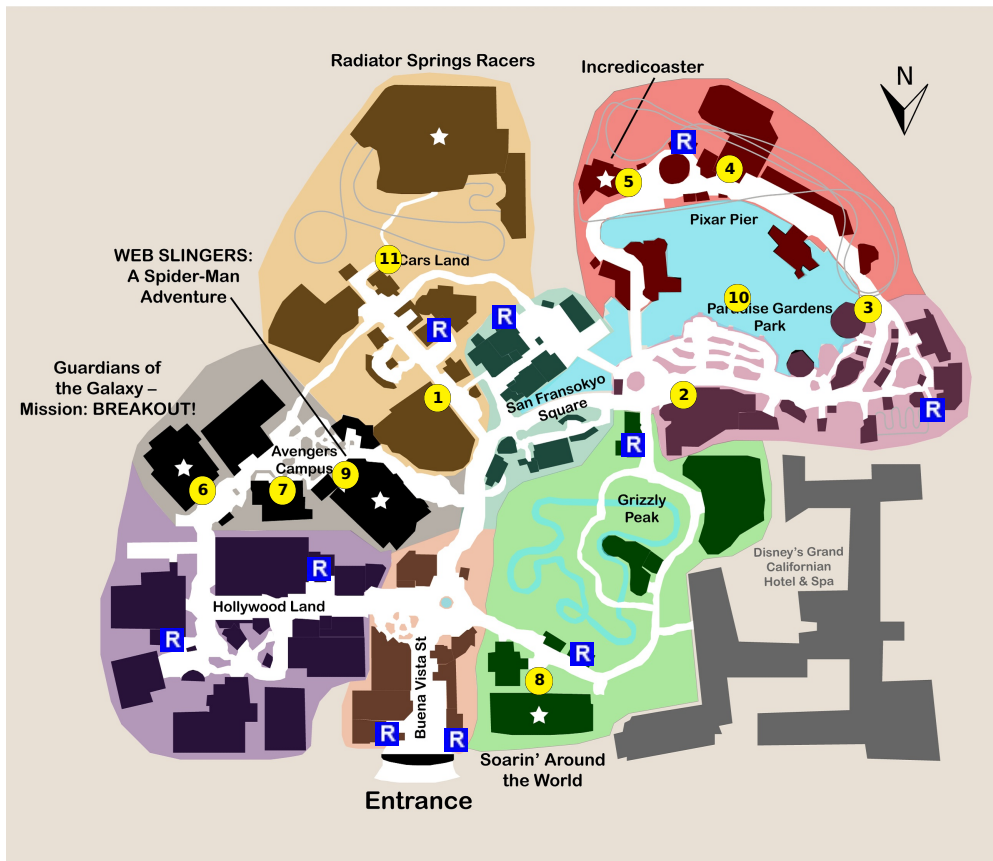

and lots more, subscribe at <https://touringplans.com/join>.

**PARK**  
Disney California  
Adventure Park

Starts at Main  
Entrance

**A Premium Touring Plan from  
TouringPlans.com**  
*Viewed on April 20, 2024*

### **PLAN SUMMARY**

This plan is for groups who wish to visit both Disneyland and Disney California Adventure in one day. Most of the major/must see attractions are included for each park. The plan starts you off in Disneyland with Space Mountain and Matterhorn. Arriving to the park early to rope drop is critical to completing this plan. The plan hops over to DCA after lunch. Warning: The one-day, two-parks plan is intense and requires a lot of walking. On busier days some attractions, especially headliners, may need to be skipped. Warning: The one-day, two-parks plan is intense and requires a lot of walking. Use the Disneyland app to obtain a virtual queue spot for World of Color at 12:00 pm sharp.

### **PLAN SUMMARY**

This is Part 2 of a 1-day plan. See Part 1 at Disneyland.

### STEP

1) Mater's Junkyard Jamboree

2) The Little Mermaid ~ Ariel's Undersea Adventure

3) Silly Symphony Swings - Single

4) Toy Story Midway Mania!

5) Incredicoaster

*Notes: Use the single rider line if the wait for Incredicoaster is too long.*